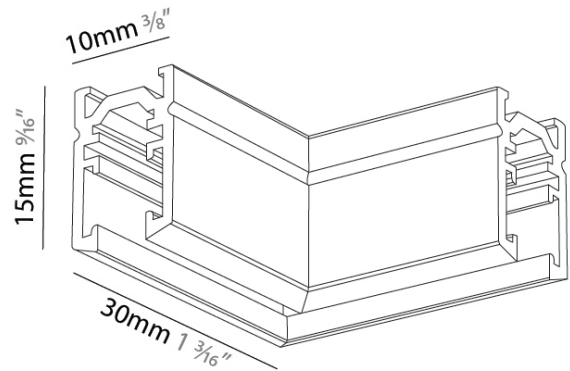

JUST BLACK SYSTEM

A3T360

base number

PROJECT _____

TYPE _____

SPECIFIER _____

QUANTITY _____

DATE _____

DESCRIPTION

Just Black - Surface Corner Connector 90°

1. To build a product code in our configurator select the specify button on the base model # product page
2. To build a manual product code on this datasheet choose from the options listed below in blue font and add the suffix to the base model #

GENERAL

Series: Just Black System

Brand: Prolicht

Division: Architectural

Subcategory: Modular

PHYSICAL

Length (mm): 30

Length (in): 1 ¹³/₁₆

Width (mm): 30

Width (in): 1 ¹³/₁₆

Height (mm): 15

Height (in): 9/16

Fixture Finish: BLK

ELECTRICAL

Dimming: Non-Dimmable

RATINGS AND CERTIFICATIONS

Certified By: CSA Certified to UL and CSA Standards

IP rating: IP20