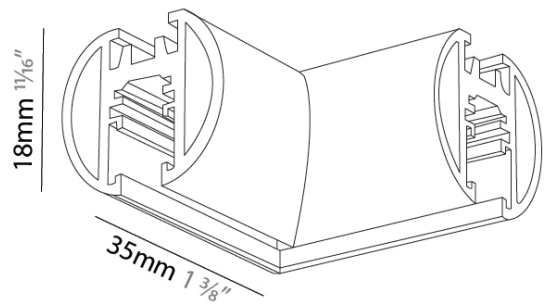

Width (mm): 35

Width (in): 1 ³/₈"

Height (mm): 18

Height (in): 11/16"

Fixture Finish: BLK

RATINGS AND CERTIFICATIONS

Certified By: CSA Certified to UL and CSA Standards

IP rating: IP20