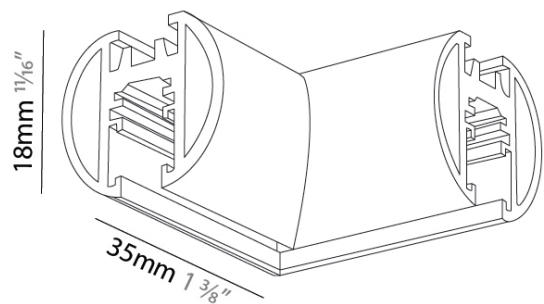

Width (mm): 35

Width (in): 1 ³/₈"

Height (mm): 18

Height (in): 11/16"

Fixture Finish: BLK

RATINGS AND CERTIFICATIONS

Certified By: CSA Certified to UL and CSA Standards

IP rating: IP20