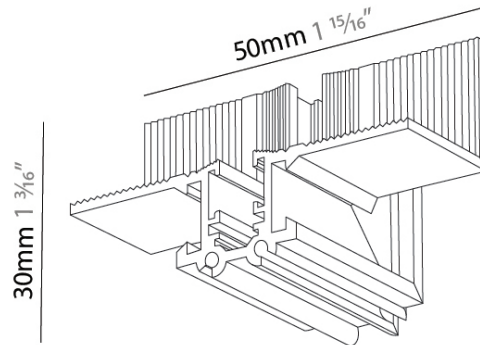

JUST BLACK SYSTEM

A3T362

base number

PROJECT	
TYPE	
SPECIFIER	
QUANTITY	
DATE	

DESCRIPTION

Just Black - Trimless Ceiling-Wall Connector

1. To build a product code in our configurator select the specify button on the base model # product page
2. To build a manual product code on this datasheet choose from the options listed below in blue font and add the suffix to the base model #

GENERAL

Series: Just Black System
Brand: Prolicht
Division: Architectural
Subcategory: Modular Systems

PHYSICAL

Length (mm): 30
Length (in): 1 ¹³/₁₆
Width (mm): 11
Width (in): 7/16
Height (mm): 15
Height (in): 9/16
Fixture Finish: BLK

ELECTRICAL

Dimming: Non-Dimmable

RATINGS AND CERTIFICATIONS

Certified By: CSA Certified to UL and CSA Standards
IP rating: IP20