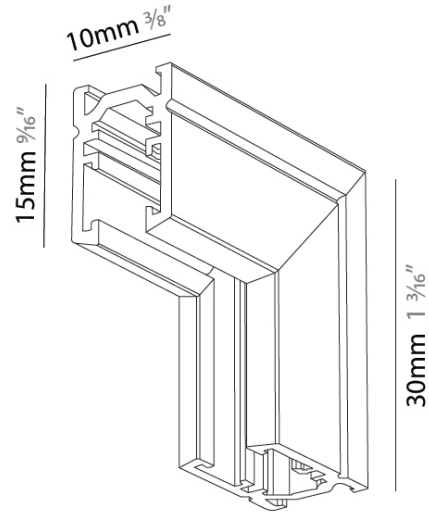

JUST BLACK SYSTEM

A3T365

base number

PROJECT

TYPE

SPECIFIER

QUANTITY

DATE

DESCRIPTION

Just Black - Surface Ceiling-Wall Connector

1. To build a product code in our configurator select the specify button on the base model # product page
2. To build a manual product code on this datasheet choose from the options listed below in blue font and add the suffix to the base model #

GENERAL

Series: Just Black System

Partner: Prolicht

Division: Architectural

Product Type: Modular Systems

PHYSICAL

Length (mm): 30

Length (in): 1 ¹³/₁₆

Width (mm): 11

Width (in): 7/16

Height (mm): 15

Height (in): 9/16

Fixture Finish: BLK

ELECTRICAL

Dimming: Non-Dimmable

RATINGS AND CERTIFICATIONS

Certified By: CSA Certified to UL and CSA Standards

IP rating: IP20