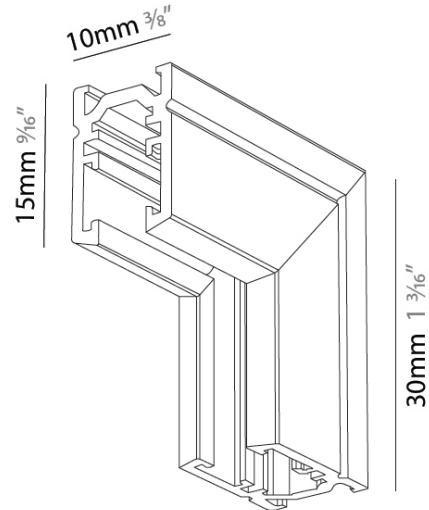

JUST BLACK SYSTEM

A3T365

base number

PROJECT

TYPE

SPECIFIER

QUANTITY

DATE

DESCRIPTION

Just Black - Surface Ceiling-Wall Connector

1. To build a product code in our configurator select the specify button on the base model # product page
2. To build a manual product code on this datasheet choose from the options listed below in blue font and add the suffix to the base model #

GENERAL

Series: Just Black System

Brand: Prolicht

Division: Architectural

Subcategory: Modular

PHYSICAL

Length (mm): 30

Length (in): 1 ¹³/₁₆

Width (mm): 11

Width (in): 7/16

Height (mm): 15

Height (in): 9/16

Fixture Finish: BLK

ELECTRICAL

Dimming: Non-Dimmable

RATINGS AND CERTIFICATIONS

Certified By: CSA Certified to UL and CSA Standards

IP rating: IP20