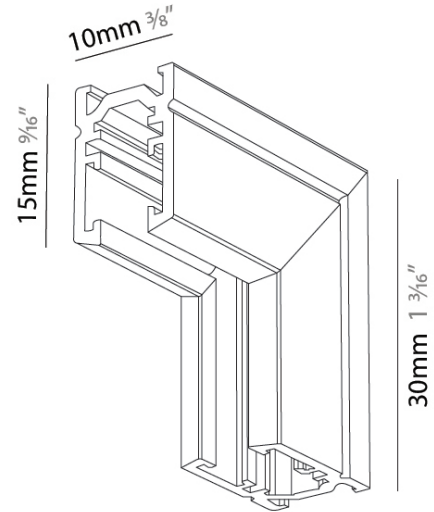

JUST BLACK SYSTEM

A3T365

base number

PROJECT
TYPE
SPECIFIER
QUANTITY
DATE

DESCRIPTION

Just Black - Surface Ceiling-Wall Connector

1. To build a product code in our configurator select the specify button on the base model # product page
2. To build a manual product code on this datasheet choose from the options listed below in blue font and add the suffix to the base model #

GENERAL

Series: Just Black System
Partner: Prolicht
Division: Architectural
Product Type: Modular Systems

PHYSICAL

Length (mm): 30
Length (in): 1 ¹³/₁₆
Width (mm): 11
Width (in): 7/16
Height (mm): 15
Height (in): 9/16
Fixture Finish: BLK

ELECTRICAL

Dimming: Non-Dimmable

RATINGS AND CERTIFICATIONS

Certified By: CSA Certified to UL and CSA Standards
IP rating: IP20