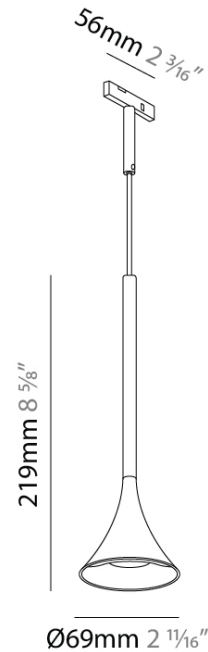

JUST BLACK SYSTEM

A3T379

base number

PROJECT

TYPE

SPECIFIER

QUANTITY

DATE

DESCRIPTION

Just Black System - Flute Insert - LED 6W, 3000K, 407lm - Non Dimmable

1. To build a product code in our configurator select the specify button on the base model # product page
2. To build a manual product code on this datasheet choose from the options listed below in blue font and add the suffix to the base model #

GENERAL

Series: Just Black System

Brand: Prolicht

Division: Architectural

Subcategory: Modular

PHYSICAL

Shape: Sphere

Diameter (mm): 70

Diameter (in): 2 ³/₄

Height (mm): 225

Height (in): 8 ⁵/₈

Light Distribution: Direct

Fixture Finish: BLK

Fixture Material: Aluminum

ELECTRICAL

Lamp Type: LED

Input Wattage (W): 6

Total Output Wattage (W): 5.5

Dimming: Non-Dimmable

Driver Included: No

Driver Location: Remote

Driver Type: Constant Voltage - Universal

Driver Class: Class 2

Input Voltage (V): 24

LED

Color Temperature (°K): 3000

Max. Delivered Lumen (lm): 469

Nominal Lumen (lm): 407

CRI: >90 CRI

Lamp Life (hrs): 80000

OPTICAL

Beam Angle: 26

Adjustability: Fixed

RATINGS AND CERTIFICATIONS

Certified By: CSA Certified to UL and CSA Standards

IP rating: IP20