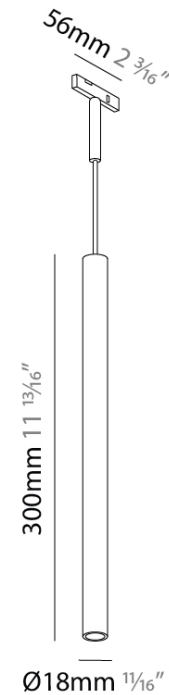

JUST BLACK SYSTEM

A3T380

base number

PROJECT

TYPE

SPECIFIER

QUANTITY

DATE

DESCRIPTION

Just Black System - Hangover Insert - LED 3W, 3000K, 144lm - Dimmable

1. To build a product code in our configurator select the specify button on the base model # product page
2. To build a manual product code on this datasheet choose from the options listed below in blue font and add the suffix to the base model #

GENERAL

Series: Just Black System

Brand: Prolicht

Division: Architectural

Subcategory: Modular

PHYSICAL

Shape: Sphere

Diameter (mm): 18

Diameter (in): 11/16

Height (mm): 300

Height (in): 11 13/16

Light Distribution: Direct

Fixture Finish: BLK

Fixture Material: Aluminum

ELECTRICAL

Lamp Type: LED (Zhaga Standard)

Input Wattage (W): 3

Total Output Wattage (W): 2.8

Dimming: Dali Dimming

Driver Included: No

Driver Location: Remote

Driver Type: Constant Voltage - Universal

Driver Class: Class 2

Input Voltage (V): 24

LED

Color Temperature (°K): 3000

Max. Delivered Lumen (lm): 144

Nominal Lumen (lm): 168

CRI: >90 CRI

Lamp Life (hrs): 80000

OPTICAL

Beam Angle: 22

Adjustability: Fixed

RATINGS AND CERTIFICATIONS

Certified By: CSA Certified to UL and CSA Standards

IP rating: IP20