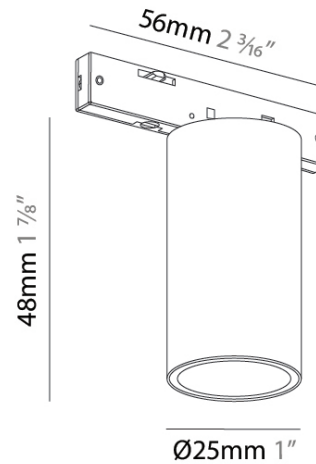

JUST BLACK SYSTEM

A3T381

base number

PROJECT

TYPE

SPECIFIER

QUANTITY

DATE

DESCRIPTION

Just Black System - Imagine Insert Ø25mm - LED 3W, 3000K, 138lm, Beam 18° - Non Dimmable

1. To build a product code in our configurator select the specify button on the base model # product page
2. To build a manual product code on this datasheet choose from the options listed below in blue font and add the suffix to the base model #

GENERAL

Series: Just Black System

Brand: Prolicht

Division: Architectural

Subcategory: Modular

PHYSICAL

Shape: Cylinder

Diameter (mm): 25

Diameter (in): 1

Height (mm): 48

Height (in): 1 7/8

Light Distribution: Direct

Fixture Finish: BLK

Fixture Material: Aluminum

ELECTRICAL

Lamp Type: LED (Zhaga Standard)

Input Wattage (W): 3

Total Output Wattage (W): 2.8

Dimming: Non-Dimmable

Driver Included: No

Driver Location: Remote

Driver Type: Constant Voltage - Universal

Driver Class: Class 2

Input Voltage (V): 24

LED

Color Temperature (°K): 3000

Max. Delivered Lumen (lm): 138

Nominal Lumen (lm): 168

CRI: >90 CRI

Lamp Life (hrs): 80000

OPTICAL

Beam Angle: 18

Adjustability: Fixed

RATINGS AND CERTIFICATIONS

Certified By: CSA Certified to UL and CSA Standards

IP rating: IP20