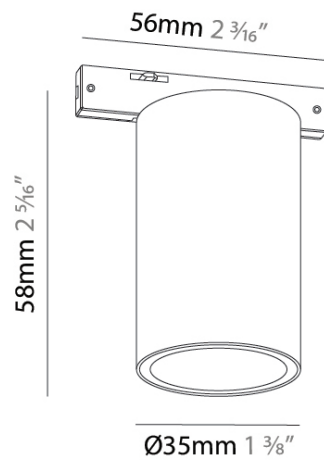

JUST BLACK SYSTEM

A3T386-

base number   LED   Color
                         Dimming   Temperature

PROJECT
TYPE
SPECIFIER
QUANTITY
DATE

DESCRIPTION
Just Black System - Imagine Insert Ø35mm - LED 6W, 2700K / 3000K, Max. 364lm, Beam 34° - Dimmable

1. To build a product code in our configurator select the specify button on the base model # product page
2. To build a manual product code on this datasheet choose from the options listed below in blue font and add the suffix to the base model #

GENERAL

Series: Just Black System
Partner: Prolicht
Division: Architectural
Product Type: Modular Systems
Light Distribution: Direct

PHYSICAL

Aperture Sizes - Downlights: 1"
Shape: Cylinder
Diameter (mm): 35
Diameter (in): 1 3/8
Height (mm): 83
Height (in): 3 1/4
Fixture Finish: BLK
Fixture Material: Aluminum

ELECTRICAL

Lamp Type: LED
Input Wattage (W): 6
Total Output Wattage (W): 5.5
Dimming: [Non-Dimming / 0-10V / DALI](#)
Driver Included: No
Driver Location: Remote
Driver Type: Constant Voltage - Universal
Driver Class: Class 2
Input Voltage (V): 24

LED

Color Temperature (°K): 2700 / 3000
Max. Delivered Lumen (lm): 250 / 364
Nominal Lumen (lm): 331 / 469
CRI: >90 CRI
Lamp Life (hrs): 80000

OPTICAL

Beam Angle: 34
Adjustability: Fixed

RATINGS AND CERTIFICATIONS

Certified By: CSA Certified to UL and CSA Standards
IP rating: IP20