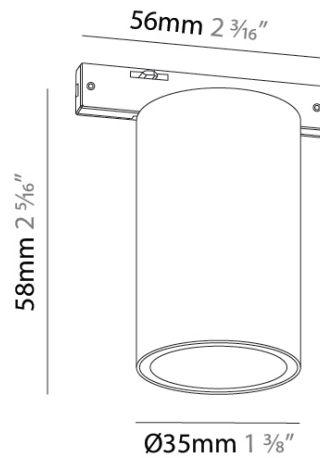

GENERAL

Series: Just Black System
 Brand: Prolicht
 Division: Architectural
 Subcategory: Modular

PHYSICAL

Shape: Cylinder
 Diameter (mm): 35
 Diameter (in): 1 3/8
 Height (mm): 83
 Height (in): 3 1/4
 Light Distribution: Direct
 Fixture Finish: BLK
 Fixture Material: Aluminum

LED

Color Temperature (°K): 3000
 Max. Delivered Lumen (lm): 364
 Nominal Lumen (lm): 469
 CRI: >90 CRI
 Lamp Life (hrs): 80000

OPTICAL

Beam Angle: 34
 Adjustability: Fixed

RATINGS AND CERTIFICATIONS

Certified By: CSA Certified to UL and CSA Standards
 IP rating: IP20