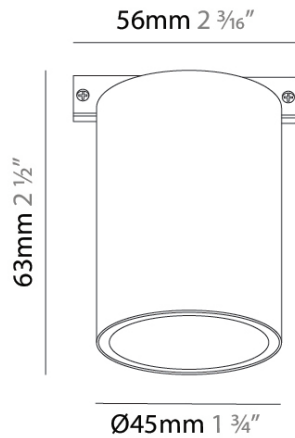

GENERAL

Series: Just Black System
 Brand: Prolicht
 Division: Architectural
 Subcategory: Modular

PHYSICAL

Shape: Cylinder
 Diameter (mm): 45
 Diameter (in): 1 ¾
 Height (mm): 63
 Height (in): 2 ½
 Light Distribution: Direct
 Fixture Finish: BLK
 Fixture Material: Aluminum

LED

Color Temperature (°K): 3000
 Max. Delivered Lumen (lm): 504
 Nominal Lumen (lm): 720
 CRI: >90 CRI
 Lamp Life (hrs): 80000

OPTICAL

Beam Angle: 30
 Adjustability: Fixed

RATINGS AND CERTIFICATIONS

Certified By: CSA Certified to UL and CSA Standards
 IP rating: IP20