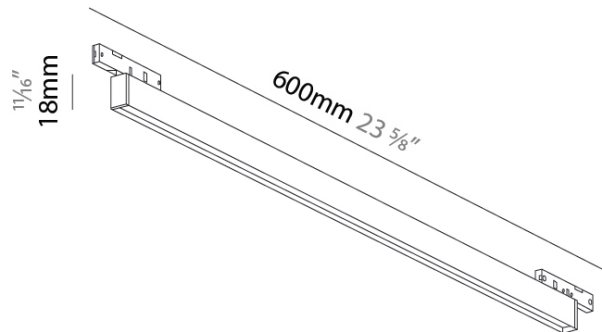

Length (in): 23 5/8

Width (mm): 10

Width (in): 3/8

Height (mm): 18

Height (in): 11/16

Light Distribution: Direct

Fixture Finish: BLK

Fixture Material: Aluminum

OPTICAL

Beam Angle: 92

Adjustability: Fixed

RATINGS AND CERTIFICATIONS

Certified By: CSA Certified to UL and CSA Standards

IP rating: IP20

PROJECT

TYPE