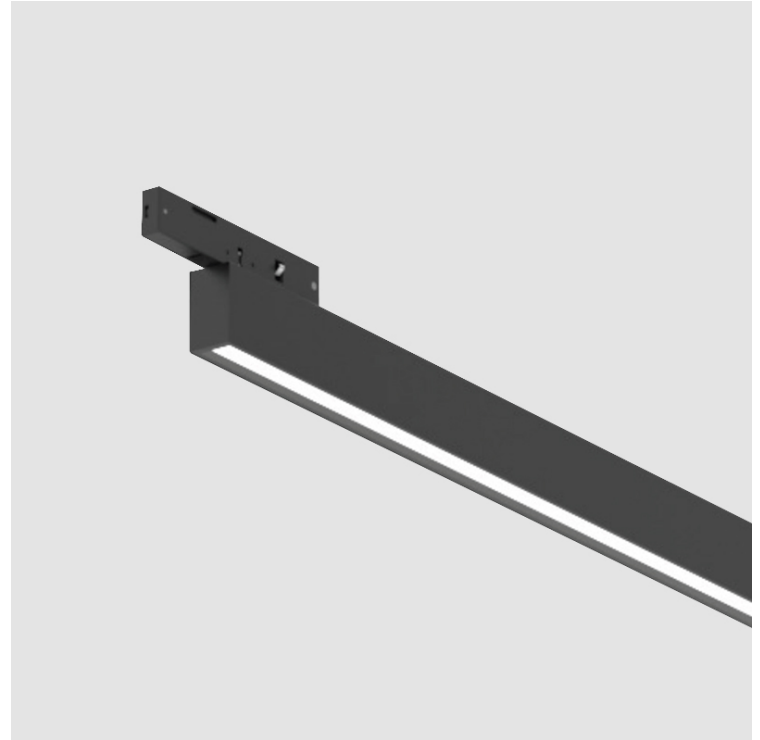

JUST BLACK SYSTEM

A3T391

base number

PROJECT

TYPE

SPECIFIER

QUANTITY

DATE

DESCRIPTION

Just Black System - Ledline Insert - 600mm, LED 13W, 600lm, 3000K - Non Dimmable

1. To build a product code in our configurator select the specify button on the base model # product page
2. To build a manual product code on this datasheet choose from the options listed below in blue font and add the suffix to the base model #

GENERAL

Series: Just Black System

Brand: Prolicht

Division: Architectural

Subcategory: Modular

PHYSICAL

Shape: Rectangle

Length (mm): 600

Length (in): 23 5/8

Width (mm): 10

Width (in): 3/8

Height (mm): 18

Height (in): 11/16

Light Distribution: Direct

Fixture Finish: BLK

Fixture Material: Aluminum

ELECTRICAL

Lamp Type: LED

Input Wattage (W): 13

Total Output Wattage (W): 11.8

Dimming: Non-Dimmable

Driver Included: No

Driver Location: Remote

Driver Type: Constant Voltage - Universal

Driver Class: Class 2

Input Voltage (V): 24

LED

Color Temperature (°K): 3000

Max. Delivered Lumen (lm): 600

Nominal Lumen (lm): 600

CRI: >90 CRI

Lamp Life (hrs): 80000

OPTICAL

Beam Angle: 92

Adjustability: Fixed

RATINGS AND CERTIFICATIONS

Certified By: CSA Certified to UL and CSA Standards

IP rating: IP20