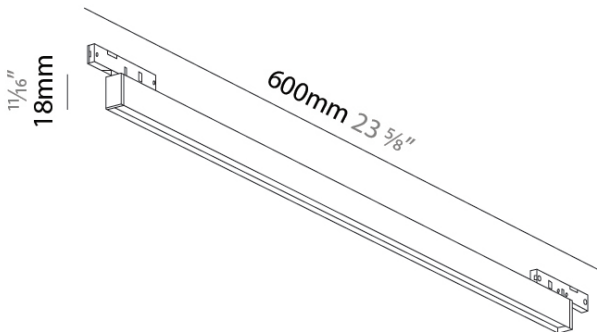

JUST BLACK SYSTEM TRACK

A3T391-

base number Color
Temperature

PROJECT
TYPE
SPECIFIER
QUANTITY
DATE

DESCRIPTION
Just Black System - Ledline Insert - 600mm, LED 13W, 2700K / 3000K, Max. 600lm - Dimmable

1. To build a product code in our configurator select the specify button on the base model # product page
2. To build a manual product code on this datasheet choose from the options listed below in blue font and add the suffix to the base model #

GENERAL
Series: Just Black System
Partner: Prolicht
Division: Architectural
Installation: Track
Product Type: Modular Systems
Light Distribution: Direct

PHYSICAL
Shape: Rectangle
Length (mm): 600
Length (in): 23 5/8
Width (mm): 10
Width (in): 3/8
Height (mm): 18
Height (in): 11/16
Fixture Finish: BLK
Fixture Material: Aluminum

ELECTRICAL
Lamp Type: LED
Input Wattage (W): 13
Total Output Wattage (W): 11.8
Dimming: Non-Dimming / 0-10V / DALI
Driver Included: No
Driver Location: Remote
Driver Type: Constant Voltage - Universal
Driver Class: Class 2
Input Voltage (V): 24

LED
Color Temperature (°K): 2700 / 3000
Max. Delivered Lumen (lm): 420 / 600
Nominal Lumen (lm): 420 / 600
CRI: >90 CRI
Lamp Life (hrs): 80000

OPTICAL
Beam Angle: 92
Adjustability: Fixed

RATINGS AND CERTIFICATIONS
Certified By: CSA Certified to UL and CSA Standards
IP rating: IP20