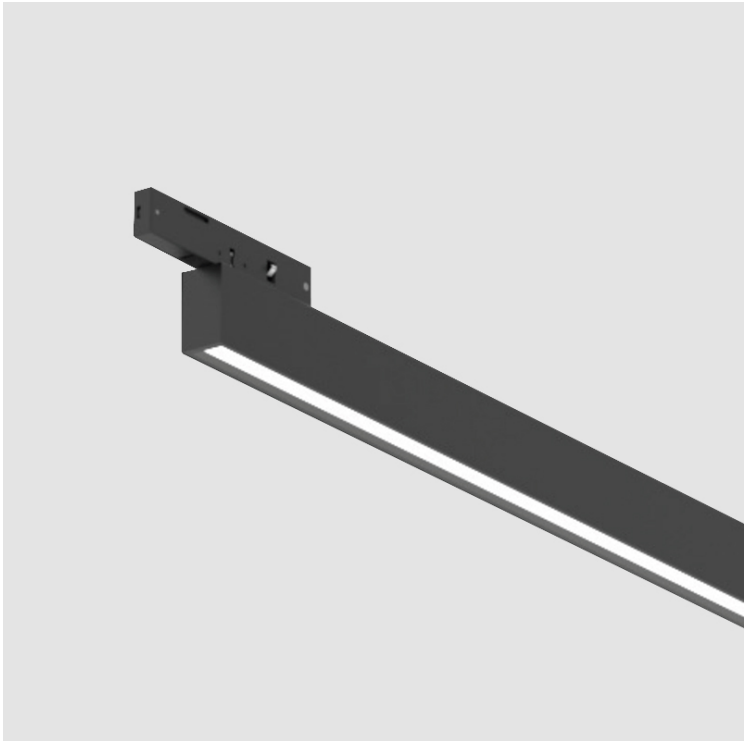

JUST BLACK SYSTEM TRACK

A3T391-

base number Color
Temperature

PROJECT
TYPE
SPECIFIER
QUANTITY
DATE

DESCRIPTION
Just Black System - Ledline Insert - 600mm, LED 13W, 2700K / 3000K, Max. 600lm - Dimmable

1. To build a product code in our configurator select the specify button on the base model # product page
2. To build a manual product code on this datasheet choose from the options listed below in blue font and add the suffix to the base model #

GENERAL
Series: Just Black System
Partner: Prolicht
Division: Architectural
Installation: Track
Product Type: Modular Systems
Light Distribution: Direct

PHYSICAL
Shape: Rectangle
Length (mm): 600
Length (in): 23 5/8
Width (mm): 10
Width (in): 3/8
Height (mm): 18
Height (in): 11/16
Fixture Finish: BLK
Fixture Material: Aluminum

ELECTRICAL
Lamp Type: LED
Input Wattage (W): 13
Total Output Wattage (W): 11.8
Dimming: Non-Dimming / 0-10V / DALI
Driver Included: No
Driver Location: Remote
Driver Type: Constant Voltage - Universal
Driver Class: Class 2
Input Voltage (V): 24

LED
Color Temperature (°K): 2700 / 3000
Max. Delivered Lumen (lm): 420 / 600
Nominal Lumen (lm): 420 / 600
CRI: >90 CRI
Lamp Life (hrs): 80000

OPTICAL
Beam Angle: 92
Adjustability: Fixed

RATINGS AND CERTIFICATIONS
Certified By: CSA Certified to UL and CSA Standards
IP rating: IP20