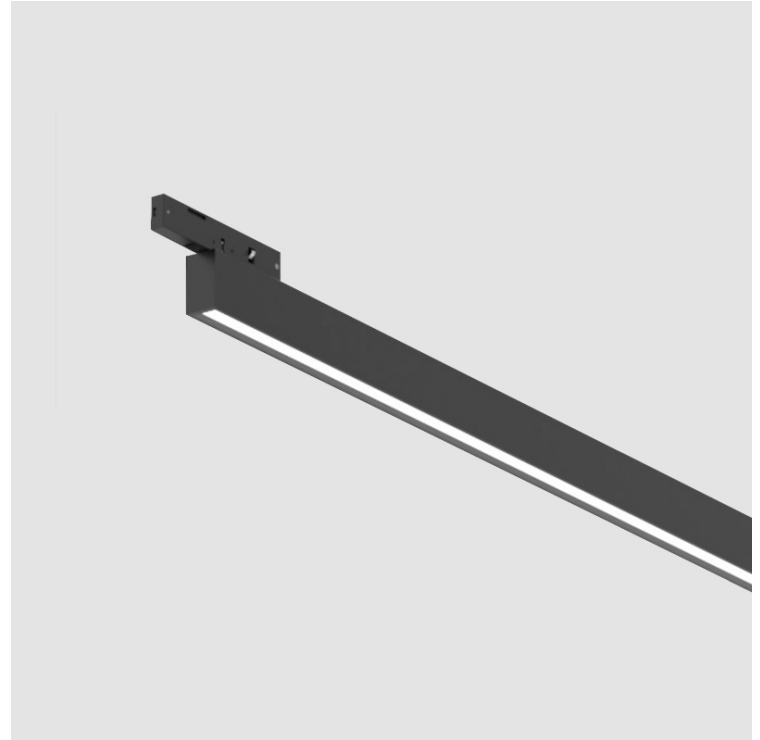

Length (in): 35 ⁷/₁₆

Width (mm): 10

Width (in): 3/8

Height (mm): 18

Height (in): 11/16

Light Distribution: Direct

Fixture Finish: BLK

Fixture Material: Aluminum

OPTICAL

Beam Angle: 92

Adjustability: Fixed

RATINGS AND CERTIFICATIONS

Certified By: CSA Certified to UL and CSA Standards

IP rating: IP20

PROJECT

TYPE