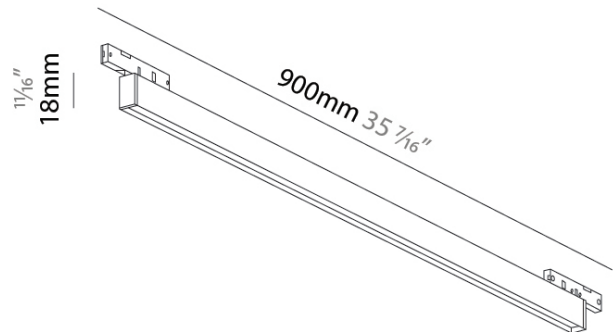

Length (in): 35 ⁷/₁₆

Width (mm): 10

Width (in): 3/8

Height (mm): 18

Height (in): 11/16

Light Distribution: Direct

Fixture Finish: BLK

Fixture Material: Aluminum

OPTICAL

Beam Angle: 92

Adjustability: Fixed

RATINGS AND CERTIFICATIONS

Certified By: CSA Certified to UL and CSA Standards

IP rating: IP20

PROJECT

TYPE