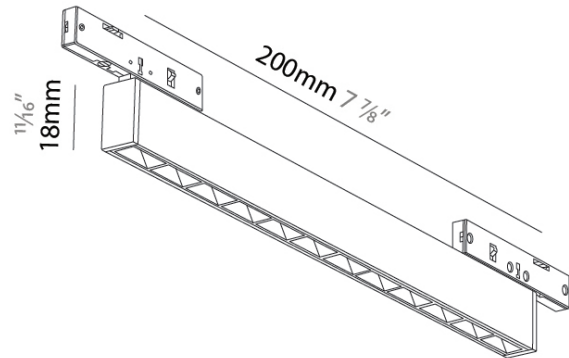

Length (in): 7 ¹³/₁₆

Width (mm): 10

Width (in): 3/8

Height (mm): 18

Height (in): 11/16

Light Distribution: Direct

Fixture Finish: BLK

Fixture Material: Aluminum

OPTICAL

Beam Angle: 32

Adjustability: Fixed

RATINGS AND CERTIFICATIONS

Certified By: CSA Certified to UL and CSA Standards

IP rating: IP20

PROJECT

TYPE