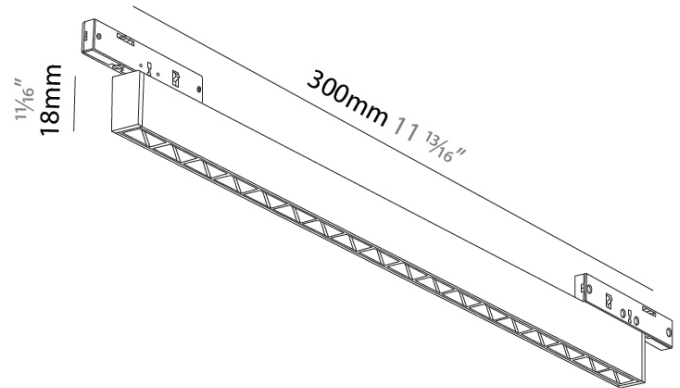

Length (in): 11 1/2

Width (mm): 10

Width (in): 3/8

Height (mm): 18

Height (in): 11/16

Light Distribution: Direct

Fixture Finish: BLK

Fixture Material: Aluminum

OPTICAL

Beam Angle: 34

Adjustability: Fixed

RATINGS AND CERTIFICATIONS

Certified By: CSA Certified to UL and CSA Standards

IP rating: IP20

PROJECT

TYPE