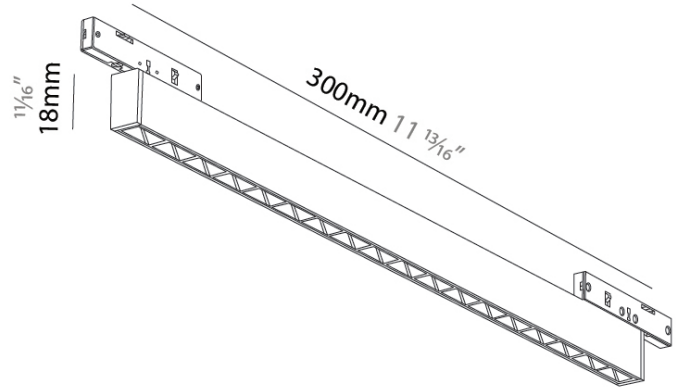

JUST BLACK SYSTEM TRACK

A3T394-

base number   Color
Temperature

PROJECT	_____
TYPE	_____
SPECIFIER	_____
QUANTITY	_____
DATE	_____

DESCRIPTION

Just Black System - Magiq Insert - 300mm, LED 14W, 2700K / 3000K, Max. 632lm - Non Dimmable

1. To build a product code in our configurator select the specify button on the base model # product page
2. To build a manual product code on this datasheet choose from the options listed below in blue font and add the suffix to the base model #

GENERAL

Series: Just Black System
Partner: Prolicht
Division: Architectural
Installation: Track
Product Type: Modular Systems
Light Distribution: Direct

PHYSICAL

Shape: Rectangle
Length (mm): 292
Length (in): 11 1/2
Width (mm): 10
Width (in): 3/8
Height (mm): 18
Height (in): 11/16
Fixture Finish: BLK
Fixture Material: Aluminum

ELECTRICAL

Lamp Type: LED
Input Wattage (W): 14
Total Output Wattage (W): 12.7
Dimming: Non-Dimmable
Driver Included: No
Driver Location: Remote
Driver Type: Constant Voltage - Universal
Driver Class: Class 2
Input Voltage (V): 24

LED

Color Temperature (°K): 2700 / 3000
Max. Delivered Lumen (lm): 550 / 632
Nominal Lumen (lm): 550 / 633
CRI: >90 CRI
Lamp Life (hrs): 80000

OPTICAL

Beam Angle: 34
Adjustability: Fixed

RATINGS AND CERTIFICATIONS

Certified By: CSA Certified to UL and CSA Standards
IP rating: IP20