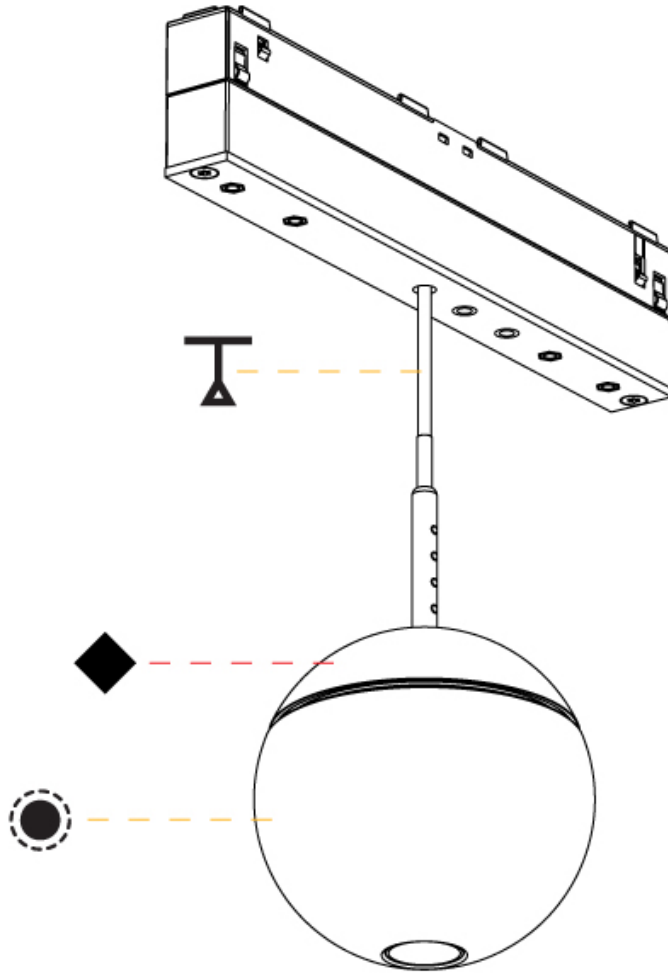

PROJECT	_____
TYPE	_____
SPECIFIER	_____
QUANTITY	_____
DATE	_____

A