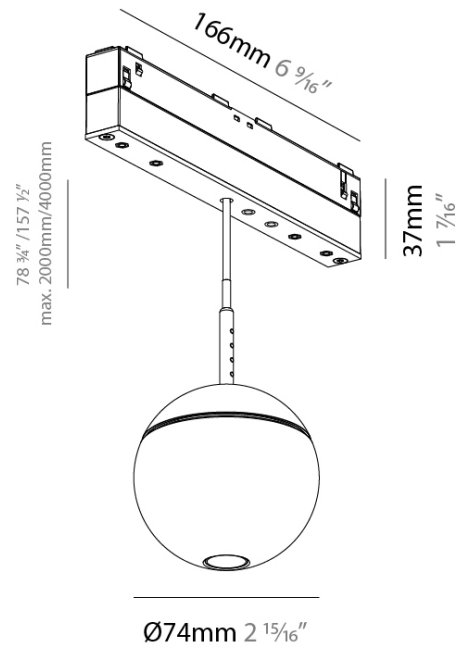

GENERAL

Series: Clicktrack
Subseries: Clicktrack 30
Partner: Prolight
Division: Architectural
Installation: Track
Product Type: Pendant
Mounting Location: Ceiling
Light Distribution: Downlight

PHYSICAL

Shape: Round
Diameter (mm): 74
Diameter (in): 2 ¹⁵/₁₆
Length (mm): 166
Length (in): 6 ⁹/₁₆
Height (mm): 72
Height (in): 2 ¹³/₁₆

Fixture Finish: SSR / BKV / CWI / CRY / HAB / UFT / ITA / RUA / FTG / MYG / LOD / PUS / FRO / FUP / KIA / POP / BLS / SPG / MEY / GOH / CHC / COM / ABZ / JAG / OBR / MOS / ROR
Accent Finish: OPL / YEL / ORA / RED / BLU / GRN
Fixture Material: Aluminum Die Cast
Cable Details: 2,00mm / 78 3/4" or 6,000mm / 157 1/2" Cable in 5 Colors.

ELECTRICAL

Lamp Type: LED (Zhaga Standard)
Input Wattage (W): 7.6
Total Output Wattage (W): 6.2
Dimming: Non-Dimmable
Driver Included: No
Driver Location: Remote
Driver Type: Constant Voltage - Universal
Driver Class: Class 2
Input Voltage (V): 120 - 277
Output Voltage (V): 48

LED

Number of LEDs: 1
Color Temperature (°K): 2700 / 3000 / 3500 / 4000
Max. Delivered Lumen (lm): 330 - 379
Nominal Lumen (lm): 460 - 528
CRI: >90 CRI
Lamp Life (hrs): 50000

OPTICAL

Beam Angle: 32 / 52

RATINGS AND CERTIFICATIONS

Certified By: Certified for North American Standards
IP rating: IP20