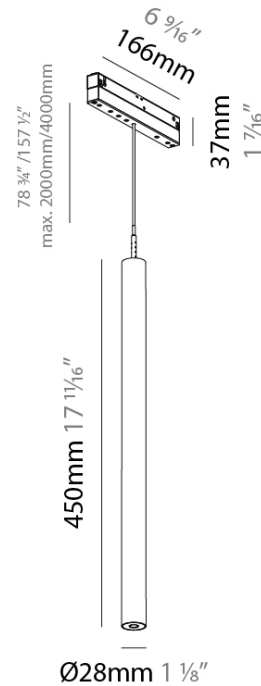

GENERAL

Series: Clicktrack
Subseries: Clicktrack 30
Partner: Prolicht
Division: Architectural
Installation: Track
Product Type: Pendant
Mounting Location: Ceiling
Light Distribution: Direct

PHYSICAL

Shape: Cylinder
Diameter (mm): 28
Diameter (in): 1 1/8
Length (mm): 166
Length (in): 6 9/16
Height (mm): 450
Height (in): 17 11/16
Diffuser: PMMA
Fixture Finish: [SSR / BKV / CWI / CRY / HAB / UFT / ITA / RUA / FTG / MYG / LOD / PUS / FRO / FUP / KIA / POP / BLS / SPG / MEY / GOH / CHC / COM / ABZ / JAG / OBR / MOS / ROR](#)
Accent Finish: [OPL / YEL / ORA / RED / BLU / GRN](#)
Fixture Material: Aluminum Die Cast
Cable Details: [2,00mm / 78 3/4" or 6,000mm / 157 1/2" Cable in 5 Colors.](#)

ELECTRICAL

Lamp Type: LED (Zhaga Standard)
Input Wattage (W): 7.6
Total Output Wattage (W): 6.2
[Dimming: Non-Dimmable](#)
Driver Included: No
Driver Location: Remote
Driver Type: Constant Voltage - Universal
Driver Class: Class 2
Input Voltage (V): 120 - 277
Output Voltage (V): 48

LED

Number of LEDs: 1
[Color Temperature (°K): 2700 / 3000 / 3500 / 4000](#)
Max. Delivered Lumen (lm): 283 - 356
Nominal Lumen (lm): 460 - 528
CRI: >90 CRI
Lamp Life (hrs): 50000

OPTICAL

[Beam Angle: 32, 58](#)

RATINGS AND CERTIFICATIONS

Certified By: Certified for North American Standards
IP rating: IP20