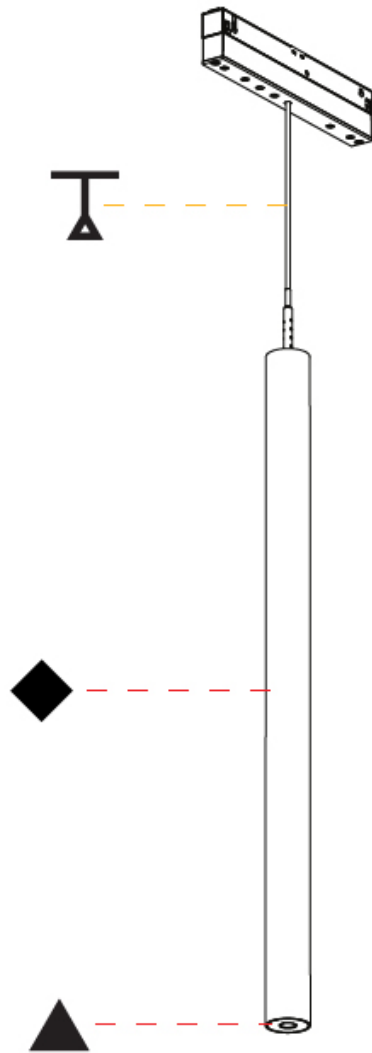

A3T421-

PROJECT _____

TYPE _____

SPECIFIER _____

QUANTITY _____

DATE _____

A