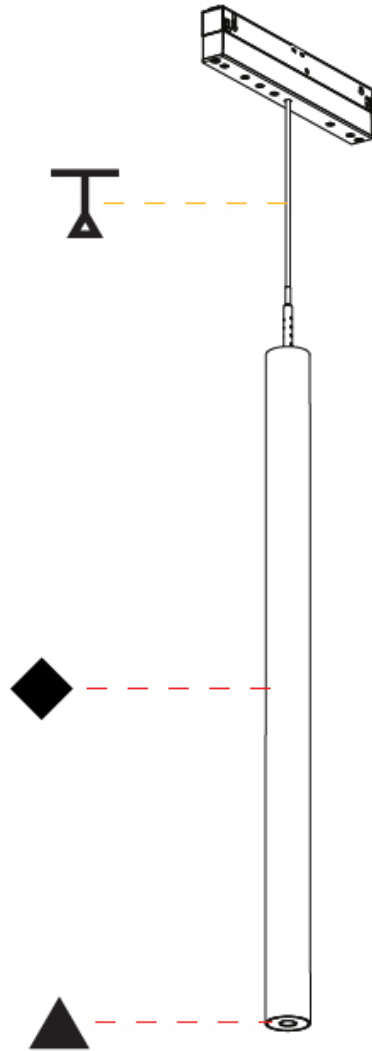

A3T424-

PROJECT _____

TYPE _____

SPECIFIER _____

QUANTITY _____

DATE _____

A