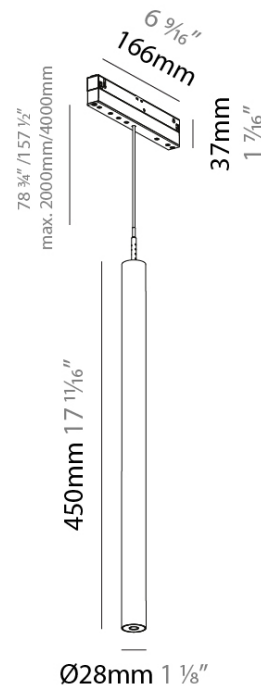

GENERAL

Series: Clicktrack
Subseries: Clicktrack 30
Partner: Prolicht
Division: Architectural
Installation: Track
Product Type: Pendant
Mounting Location: Ceiling
Light Distribution: Direct

PHYSICAL

Shape: Cylinder
Diameter (mm): 28
Diameter (in): 1 1/8
Length (mm): 166
Length (in): 6 9/16
Height (mm): 450
Height (in): 17 11/16
Diffuser: PMMA
Fixture Finish: [SSR / BKV / CWI / CRY / HAB / UFT / ITA / RUA / FTG / MYG / LOD / PUS / FRO / FUP / KIA / POP / BLS / SPG / MEY / GOH / CHC / COM / ABZ / JAG / OBR / MOS / ROR](#)
Accent Finish: [OPL / YEL / ORA / RED / BLU / GRN](#)
Fixture Material: Aluminum Die Cast
Cable Details: [2,00mm / 78 3/4" or 6,000mm / 157 1/2" Cable in 5 Colors.](#)

ELECTRICAL

Lamp Type: LED (Zhaga Standard)
Input Wattage (W): 7.6
Total Output Wattage (W): 6.2
[Dimming: Non-Dimmable](#)
Driver Included: No
Driver Location: Remote
Driver Type: Constant Voltage - Universal
Driver Class: Class 2
Input Voltage (V): 120 - 277
Output Voltage (V): 48

LED

Number of LEDs: 1
[Color Temperature (°K): 2700 / 3000 / 3500 / 4000](#)
Max. Delivered Lumen (lm): 283 - 356
Nominal Lumen (lm): 460 - 528
CRI: >90 CRI
Lamp Life (hrs): 50000

OPTICAL

[Beam Angle: 32, 58](#)

RATINGS AND CERTIFICATIONS

Certified By: Certified for North American Standards
IP rating: IP20