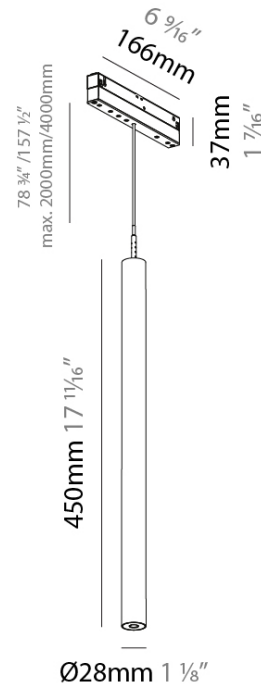

GENERAL

Series: Clicktrack
Subseries: Clicktrack 30
Partner: Prolicht
Division: Architectural
Installation: Track
Product Type: Pendant
Mounting Location: Ceiling
Light Distribution: Direct

PHYSICAL

Shape: Cylinder
Diameter (mm): 28
Diameter (in): 1 1/8
Length (mm): 166
Length (in): 6 9/16
Height (mm): 450
Height (in): 17 11/16
Diffuser: PMMA
Fixture Finish: [SSR / BKV / CWI / CRY / HAB / UFT / ITA / RUA / FTG / MYG / LOD / PUS / FRO / FUP / KIA / POP / BLS / SPG / MEY / GOH / CHC / COM / ABZ / JAG / OBR / MOS / ROR](#)
Accent Finish: [OPL / YEL / ORA / RED / BLU / GRN](#)
Fixture Material: Aluminum Die Cast
Cable Details: [2,00mm / 78 3/4" or 6,000mm / 157 1/2" Cable in 5 Colors.](#)

ELECTRICAL

Lamp Type: LED (Zhaga Standard)
Input Wattage (W): 7.6
Total Output Wattage (W): 6.2
[Dimming: Non-Dimmable](#)
Driver Included: No
Driver Location: Remote
Driver Type: Constant Voltage - Universal
Driver Class: Class 2
Input Voltage (V): 120 - 277
Output Voltage (V): 48

LED

Number of LEDs: 1
[Color Temperature (°K): 2700 / 3000 / 3500 / 4000](#)
Max. Delivered Lumen (lm): 283 - 356
Nominal Lumen (lm): 460 - 528
CRI: >90 CRI
Lamp Life (hrs): 50000

OPTICAL

[Beam Angle: 32, 58](#)

RATINGS AND CERTIFICATIONS

Certified By: Certified for North American Standards
IP rating: IP20