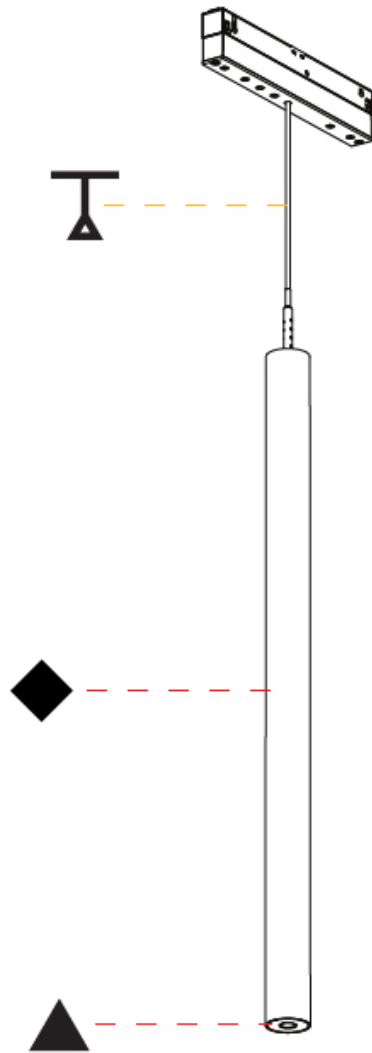

A3T424-

PROJECT
TYPE
SPECIFIER
QUANTITY
DATE

A