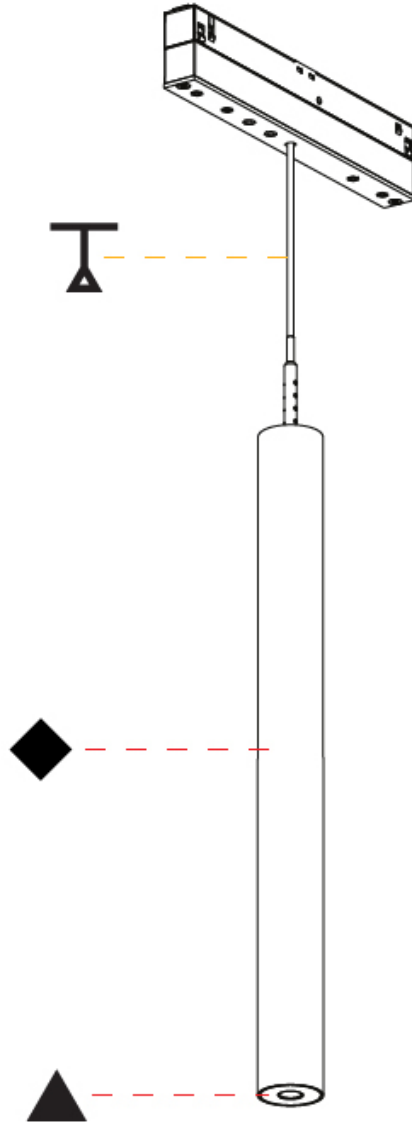

PROJECT _____

TYPE _____

SPECIFIER _____

QUANTITY _____

DATE _____

A