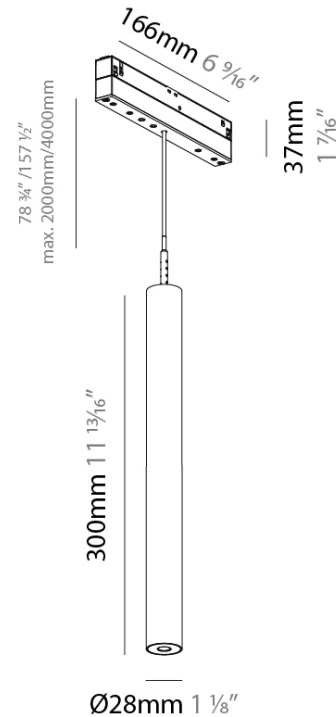

GENERAL
Series: Clicktrack
Subseries: Clicktrack 25
Partner: Prolicht
Division: Architectural
Installation: Track
Product Type: Pendant
Mounting Location: Ceiling
Light Distribution: Direct

PHYSICAL
Shape: Cylinder
Diameter (mm): 28
Diameter (in): 1 1/8
Length (mm): 166
Length (in): 6 9/16
Height (mm): 300
Height (in): 11 13/16
Diffuser: PMMA
Fixture Finish: SSR / BKV / CWI / CRY / HAB / UFT / ITA / RUA / FTG / MYG / LOD / PUS / FRO / FUP / KIA / POP / BLS / SPG / MEY / GOH / CHC / COM / ABZ / JAG / OBR / MOS / ROR
Accent Finish: OPL / YEL / ORA / RED / BLU / GRN
Fixture Material: Aluminum Die Cast
Cable Details: 2,00mm / 78 3/4" or 6,000mm / 157 1/2" Cable in 5 Colors.

ELECTRICAL
Lamp Type: LED (Zhaga Standard)
Input Wattage (W): 7.6
Total Output Wattage (W): 6.2
Dimming: Non-Dimmable
Driver Included: No
Driver Location: Remote
Driver Type: Constant Voltage - Universal
Driver Class: Class 2
Input Voltage (V): 120 - 277
Output Voltage (V): 48

LED
Number of LEDs: 1
Color Temperature (°K): 2700 / 3000 / 3500 / 4000
Max. Delivered Lumen (lm): 283 - 356
Nominal Lumen (lm): 460 - 528
CRI: >90 CRI
Lamp Life (hrs): 50000

OPTICAL
Beam Angle: 32, 58

RATINGS AND CERTIFICATIONS
Certified By: Certified for North American Standards
IP rating: IP20