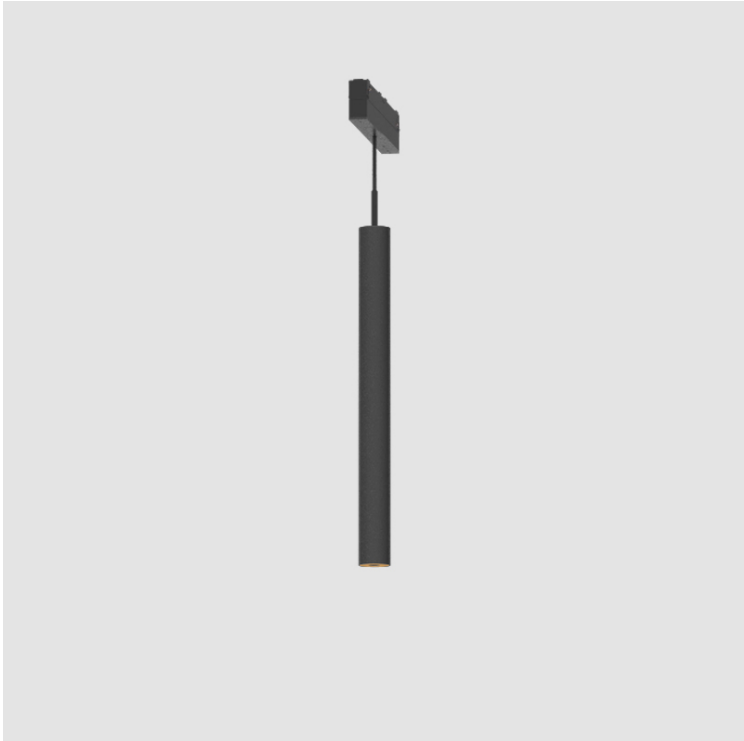

GENERAL
Series: Clicktrack
Subseries: Clicktrack 25
Partner: Prolicht
Division: Architectural
Installation: Track
Product Type: Pendant
Mounting Location: Ceiling
Light Distribution: Direct

PHYSICAL
Shape: Cylinder
Diameter (mm): 28
Diameter (in): 1 1/8
Length (mm): 166
Length (in): 6 9/16
Height (mm): 300
Height (in): 11 13/16
Diffuser: PMMA
Fixture Finish: SSR / BKV / CWI / CRY / HAB / UFT / ITA / RUA / FTG / MYG / LOD / PUS / FRO / FUP / KIA / POP / BLS / SPG / MEY / GOH / CHC / COM / ABZ / JAG / OBR / MOS / ROR
Accent Finish: OPL / YEL / ORA / RED / BLU / GRN
Fixture Material: Aluminum Die Cast
Cable Details: 2,00mm / 78 3/4" or 6,000mm / 157 1/2" Cable in 5 Colors.

ELECTRICAL
Lamp Type: LED (Zhaga Standard)
Input Wattage (W): 7.6
Total Output Wattage (W): 6.2
Dimming: Non-Dimmable
Driver Included: No
Driver Location: Remote
Driver Type: Constant Voltage - Universal
Driver Class: Class 2
Input Voltage (V): 120 - 277
Output Voltage (V): 48

LED
Number of LEDs: 1
Color Temperature (°K): 2700 / 3000 / 3500 / 4000
Max. Delivered Lumen (lm): 283 - 356
Nominal Lumen (lm): 460 - 528
CRI: >90 CRI
Lamp Life (hrs): 50000

OPTICAL
Beam Angle: 32, 58

RATINGS AND CERTIFICATIONS
Certified By: Certified for North American Standards
IP rating: IP20