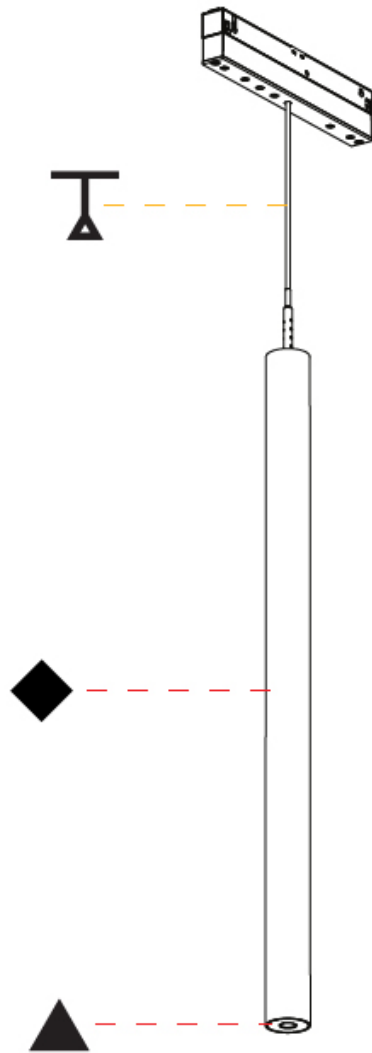

A3T427-

PROJECT _____

TYPE _____

SPECIFIER _____

QUANTITY _____

DATE _____

A