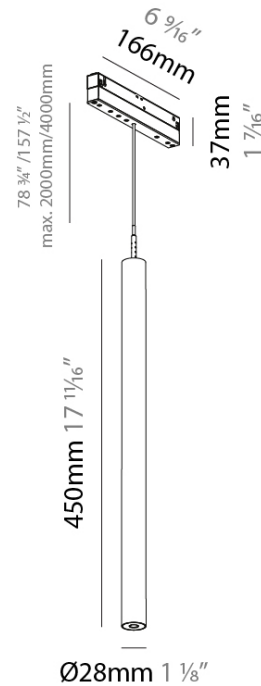

GENERAL

Series: Clicktrack
Subseries: Clicktrack 25
Partner: Prolicht
Division: Architectural
Installation: Track
Product Type: Pendant
Mounting Location: Ceiling
Light Distribution: Direct

PHYSICAL

Shape: Cylinder
Diameter (mm): 28
Diameter (in): 1 1/8
Length (mm): 166
Length (in): 6 5/16
Height (mm): 450
Height (in): 17 11/16
Diffuser: PMMA
Fixture Finish: SSR / BKV / CWI / CRY / HAB / UFT / ITA / RUA / FTG / MYG / LOD / PUS / FRO / FUP / KIA / POP / BLS / SPG / MEY / GOH / CHC / COM / ABZ / JAG / OBR / MOS / ROR
Accent Finish: OPL / YEL / ORA / RED / BLU / GRN
Fixture Material: Aluminum Die Cast
Cable Details: 2,00mm / 78 3/4" or 6,000mm / 157 1/2" Cable in 5 Colors.

ELECTRICAL

Lamp Type: LED (Zhaga Standard)
Input Wattage (W): 7.6
Total Output Wattage (W): 6.2
Dimming: Non-Dimmable
Driver Included: No
Driver Location: Remote
Driver Type: Constant Voltage - Universal
Driver Class: Class 2
Input Voltage (V): 120 - 277
Output Voltage (V): 48

LED

Number of LEDs: 1
Color Temperature (°K): 2700 / 3000 / 3500 / 4000
Max. Delivered Lumen (lm): 283 - 356
Nominal Lumen (lm): 460 - 528
CRI: >90 CRI
Lamp Life (hrs): 50000

OPTICAL

Beam Angle: 32, 58

RATINGS AND CERTIFICATIONS

Certified By: Certified for North American Standards
IP rating: IP20

PROJECT
TYPE
SPECIFIER
QUANTITY
DATE