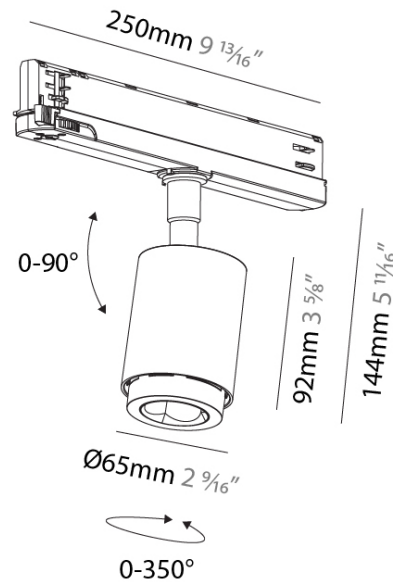

1. To build a product code in our configurator select the specify button on the base model # product page
2. To build a manual product code on this datasheet choose from the options listed below in blue font and add the suffix to the base model #

GENERAL

Series: 2Look4 50 Track
Subseries: Oiko Pro In
Partner: Prolicht
Division: Architectural
Installation: Track
Product Type: Spots
Mounting Location: Ceiling
Light Distribution: Adjustable / Direct

PHYSICAL

Shape: Cylinder
Diameter (mm): 65
Diameter (in): 2 5/16
Length (mm): 250
Length (in): 9 13/16
Height (mm): 144
Height (in): 5 11/16
Fixture Finish: SSR / BKV / CWI / CRY / HAB / UFT / ITA / RUA / FTG / MYG / LOD / PUS / FRO / FUP / KIA / POP / BLS / SPG / MEY / GOH / CHC / COM / ABZ / JAG / OBR / MOS / ROR
Holder Finish: GRY / BLK / WHI
Fixture Material: Aluminum Die Cast

ELECTRICAL

Lamp Type: LED (Zhaga Standard)
Input Wattage (W): 14
Total Output Wattage (W): 12.7
Dimming: Non-Dimming / DALI Dimming
Driver Included: Yes
Driver Location: Integrated
Driver Type: Constant Current - 120Vac
Input Voltage (V): 120
Constant Current (MA): 700

LED

Number of LEDs: 1
Color Temperature (°K): 2700-6500 Tunable White
Max. Delivered Lumen (lm): 919 - 1081
Nominal Lumen (lm): 1242 - 1460
CRI: >90 CRI
Lamp Life (hrs): 50000

OPTICAL

Beam Angle: 34
Adjustability: Rotational 350°; Tilt 90°

RATINGS AND CERTIFICATIONS

Certified By: Certified for North American Standards
IP rating: IP20