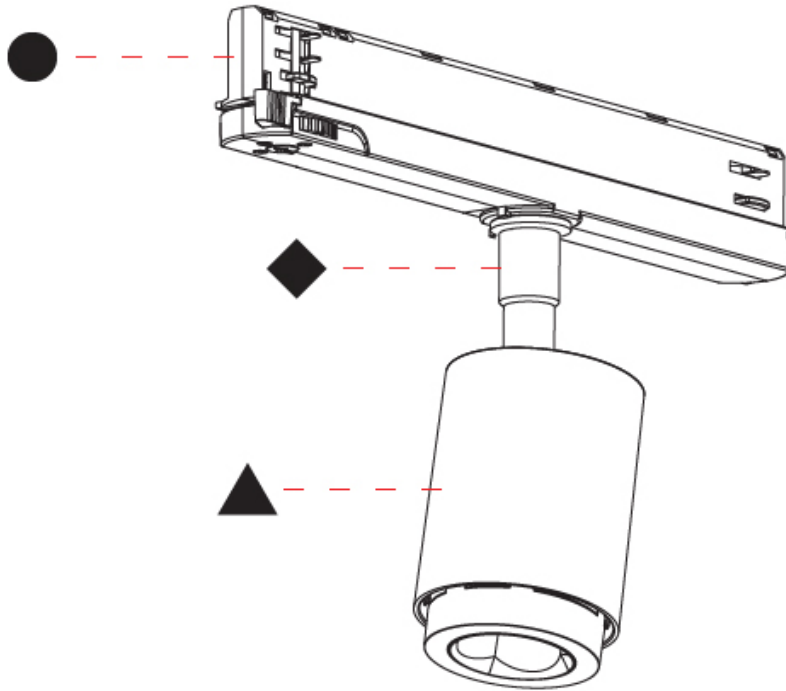

OIKO PRO IN TRACK

A3T429-

PROJECT

TYPE

SPECIFIER

QUANTITY

DATE

A