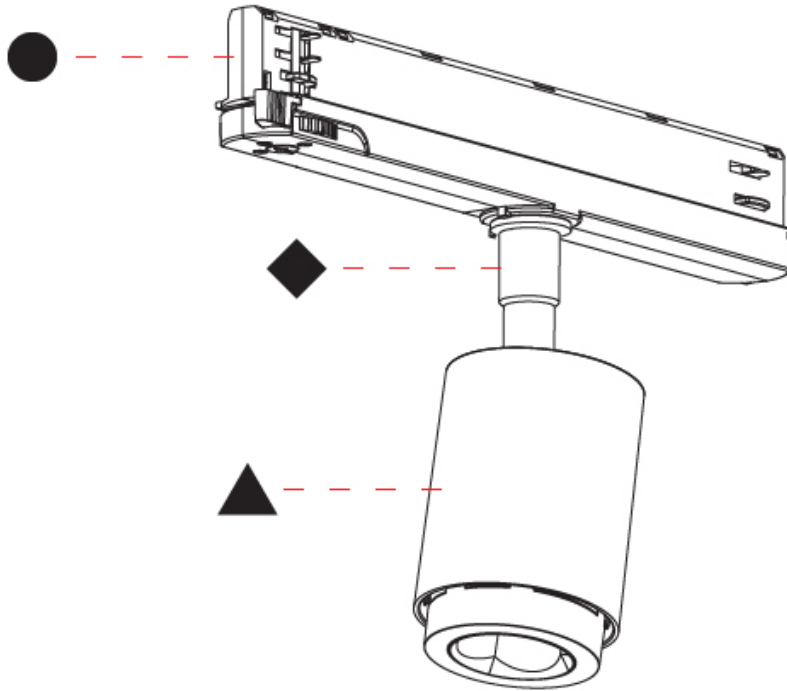

OIKO PRO IN TRACK

A3T430-

PROJECT

TYPE

SPECIFIER

QUANTITY

DATE

A