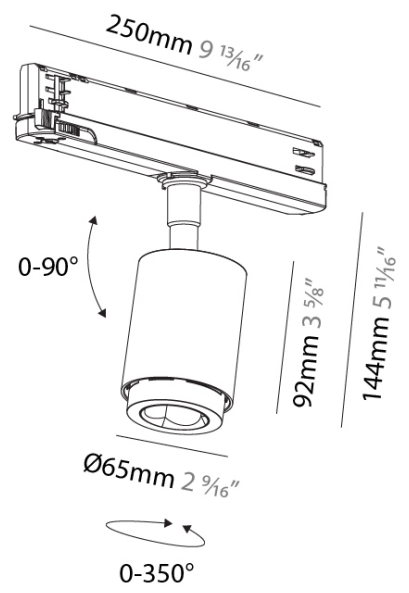

1. To build a product code in our configurator select the specify button on the base model # product page
2. To build a manual product code on this datasheet choose from the options listed below in blue font and add the suffix to the base model #

GENERAL
Series: 2Look4 50 Track
Subseries: Oiko Pro In
Partner: Prolicht
Division: Architectural
Installation: Track
Product Type: Spots
Mounting Location: Ceiling
Light Distribution: Adjustable / Direct

PHYSICAL
Shape: Cylinder
Diameter (mm): 65
Diameter (in): 2 5/16
Length (mm): 250
Length (in): 9 13/16
Height (mm): 144
Height (in): 5 11/16
Fixture Finish: SSR / BKV / CWI / CRY / HAB / UFT / ITA / RUA / FTG / MYG / LOD / PUS / FRO / FUP / KIA / POP / BLS / SPG / MEY / GOH / CHC / COM / ABZ / JAG / OBR / MOS / ROR
Holder Finish: GRY / BLK / WHI
Fixture Material: Aluminum Die Cast

ELECTRICAL
Lamp Type: LED (Zhaga Standard)
Input Wattage (W): 19
Total Output Wattage (W): 17.2
Dimming: Non-Dimmable
Driver Included: Yes
Driver Location: Integrated
Driver Type: Constant Current - 120Vac
Input Voltage (V): 120
Constant Current (MA): 500

LED
Number of LEDs: 1
Color Temperature (°K): 2700 / 3000 / 3500 / 4000
Max. Delivered Lumen (lm): 1510 / 1517 / 1588 / 1603
Nominal Lumen (lm): 2040 / 2050 / 2146 / 2166
CRI: >90 CRI
Lamp Life (hrs): 50000

OPTICAL
Beam Angle: 34
Adjustability: Rotational 350°; Tilt 90°

RATINGS AND CERTIFICATIONS
Certified By: Certified for North American Standards
IP rating: IP20