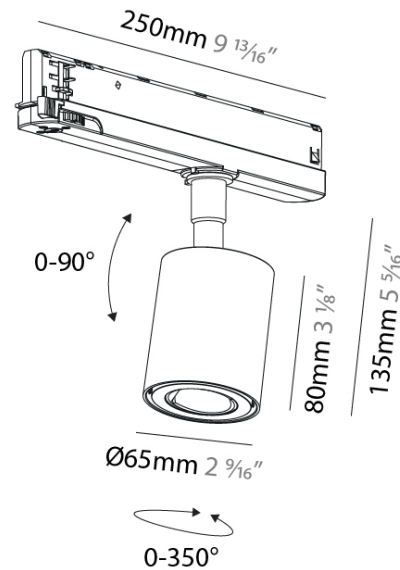

1. To build a product code in our configurator select the specify button on the base model # product page
2. To build a manual product code on this datasheet choose from the options listed below in blue font and add the suffix to the base model #

GENERAL

Series: 2Look4 50 Track
Subseries: Oiko Pro In
Partner: Prolicht
Division: Architectural
Installation: Track
Product Type: Spots
Mounting Location: Ceiling
Light Distribution: Adjustable / Direct

PHYSICAL

Shape: Cylinder
Diameter (mm): 65
Diameter (in): 2 ⁷/₁₆
Length (mm): 250
Length (in): 9 ¹³/₁₆
Height (mm): 136
Height (in): 5 ³/₈
Fixture Finish: SSR / BKV / CWI / CRY / HAB / UFT / ITA / RUA / FTG / MYG / LOD / PUS / FRO / FUP / KIA / POP / BLS / SPG / MEY / GOH / CHC / COM / ABZ / JAG / OBR / MOS / ROR
Holder Finish: GRY / BLK / WHI
Fixture Material: Aluminum Die Cast

ELECTRICAL

Lamp Type: LED (Zhaga Standard)
Input Wattage (W): 19
Total Output Wattage (W): 17.2
Dimming: Non-Dimmable
Driver Included: Yes
Driver Location: Integrated
Driver Type: Constant Current - 120Vac
Input Voltage (V): 120
Constant Current (MA): 500

LED

Number of LEDs: 1
Color Temperature (°K): 2700 / 3000 / 3500 / 4000
Max. Delivered Lumen (lm): 1624 / 1632 / 1708 / 1724
Nominal Lumen (lm): 2040 / 2050 / 2146 / 2166
CRI: >90 CRI
Lamp Life (hrs): 50000

OPTICAL

Beam Angle: Wallwasher
Adjustability: Rotational 350°; Tilt 90°

RATINGS AND CERTIFICATIONS

Certified By: Certified for North American Standards
IP rating: IP20