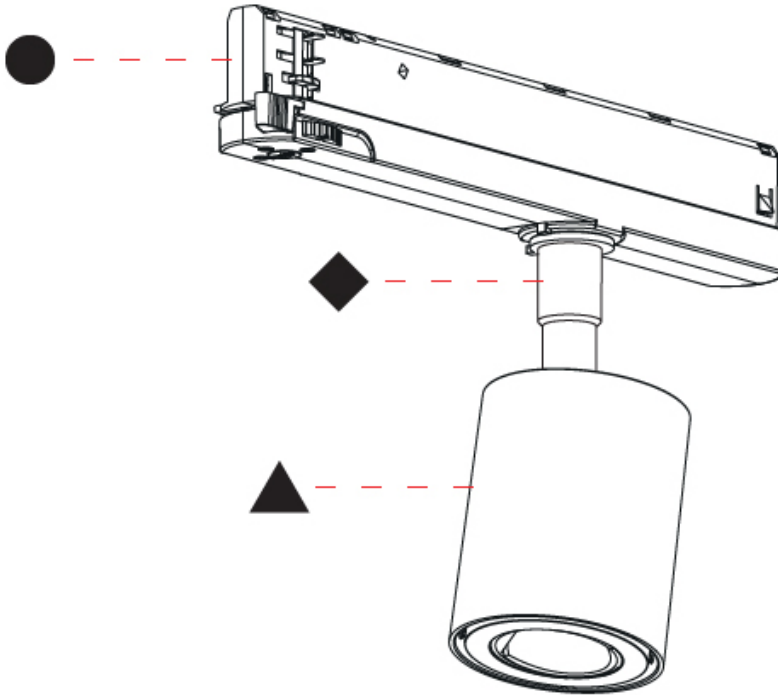

OIKO PRO IN TRACK

A3T431-

PROJECT

TYPE

SPECIFIER

QUANTITY

DATE

A