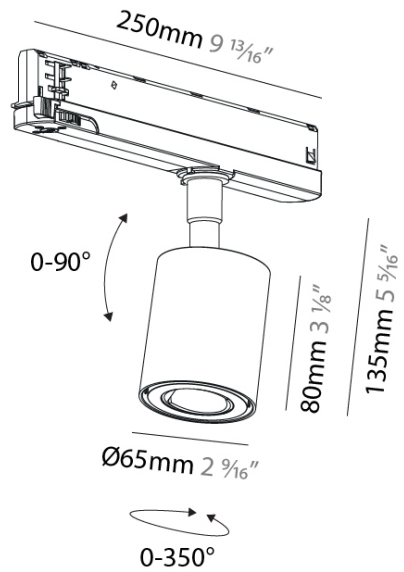

1. To build a product code in our configurator select the specify button on the base model # product page
2. To build a manual product code on this datasheet choose from the options listed below in blue font and add the suffix to the base model #

GENERAL
Series: 2Look4 50 Track
Subseries: Oiko Pro In
Partner: Prolicht
Division: Architectural
Installation: Track
Product Type: Spots
Mounting Location: Ceiling
Light Distribution: Adjustable / Direct

PHYSICAL
Shape: Cylinder
Diameter (mm): 65
Diameter (in): 2 5/16
Length (mm): 250
Length (in): 9 13/16
Height (mm): 136
Height (in): 5 3/8
Fixture Finish: SSR / BKV / CWI / CRY / HAB / UFT / ITA / RUA / FTG / MYG / LOD / PUS / FRO / FUP / KIA / POP / BLS / SPG / MEY / GOH / CHC / COM / ABZ / JAG / OBR / MOS / ROR
Holder Finish: GRY / BLK / WHI
Fixture Material: Aluminum Die Cast

ELECTRICAL
Lamp Type: LED (Zhaga Standard)
Input Wattage (W): 14
Total Output Wattage (W): 12.7
Dimming: Non-Dimming / DALI Dimming
Driver Included: Yes
Driver Location: Integrated
Driver Type: Constant Current - 120Vac
Input Voltage (V): 120
Constant Current (mA): 700

LED
Number of LEDs: 1
Color Temperature (°K): 2700-6500 Tunable White
Max. Delivered Lumen (lm): 988 - 1162
Nominal Lumen (lm): 1242 - 1460
CRI: >90 CRI
Lamp Life (hrs): 50000

OPTICAL
Beam Angle: 34
Adjustability: Rotational 350°; Tilt 90°

RATINGS AND CERTIFICATIONS
Certified By: Certified for North American Standards
IP rating: IP20