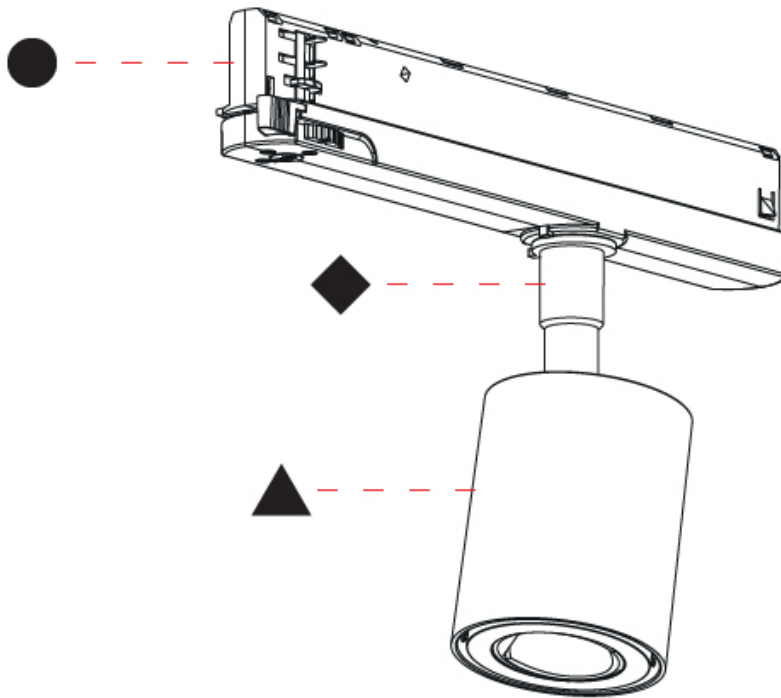

OIKO PRO IN TRACK

A3T432-

PROJECT _____

TYPE _____

SPECIFIER _____

QUANTITY _____

DATE _____

A