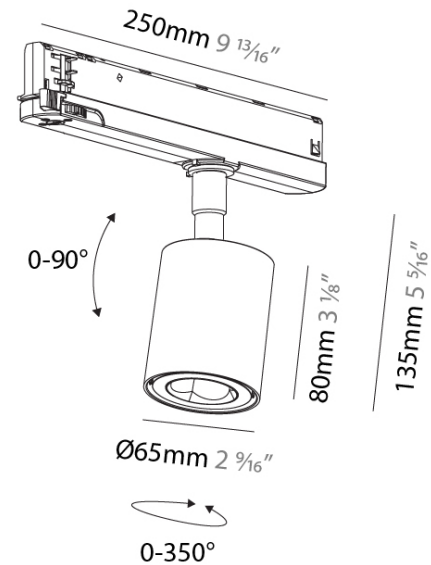

1. To build a product code in our configurator select the specify button on the base model # product page
2. To build a manual product code on this datasheet choose from the options listed below in blue font and add the suffix to the base model #

GENERAL

Series: 2Look4 50 Track
Subseries: Oiko Pro In
Partner: Prolicht
Division: Architectural
Installation: Track
Product Type: Spots
Mounting Location: Ceiling
Light Distribution: Adjustable / Direct

PHYSICAL

Shape: Cylinder
Diameter (mm): 65
Diameter (in): 2 ⁷/₁₆
Length (mm): 250
Length (in): 9 ¹³/₁₆
Height (mm): 136
Height (in): 5 ³/₈
Fixture Finish: SSR / BKV / CWI / CRY / HAB / UFT / ITA / RUA / FTG / MYG / LOD / PUS / FRO / FUP / KIA / POP / BLS / SPG / MEY / GOH / CHC / COM / ABZ / JAG / OBR / MOS / ROR
Holder Finish: GRY / BLK / WHI
Fixture Material: Aluminum Die Cast

ELECTRICAL

Lamp Type: LED (Zhaga Standard)
Input Wattage (W): 19
Total Output Wattage (W): 17.2
Dimming: Non-Dimming / DALI Dimming
Driver Included: Yes
Driver Location: Integrated
Driver Type: Constant Current - 120Vac
Constant Current (MA): 500

LED

Number of LEDs: 1
Color Temperature (°K): 2700 / 3000 / 3500 / 4000
Max. Delivered Lumen (lm): 1820 / 1829 / 1914 / 1932
Nominal Lumen (lm): 2040 / 2050 / 2146 / 2166
CRI: >90 CRI
Lamp Life (hrs): 50000

OPTICAL

Beam Angle: 60
Adjustability: Rotational 350°; Tilt 90°

RATINGS AND CERTIFICATIONS

Certified By: Certified for North American Standards
IP rating: IP20