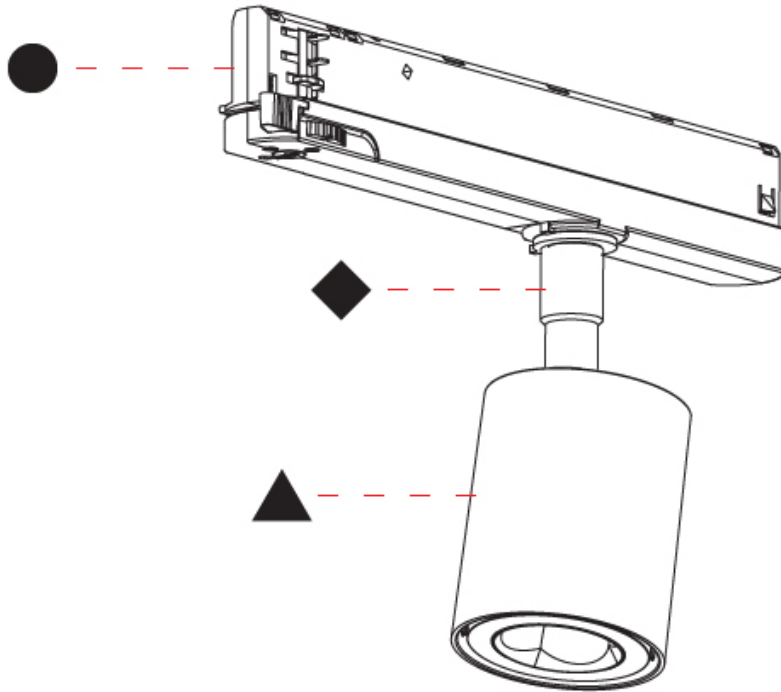

OPTICAL

Beam Angle: 60
 Adjustability: Rotational 350°; Tilt 90°

RATINGS AND CERTIFICATIONS

Certified By: Certified for North American Standards
 IP rating: IP20

OIKO PRO IN TRACK

A3T435-

PROJECT	_____
TYPE	_____
SPECIFIER	_____
QUANTITY	_____
DATE	_____