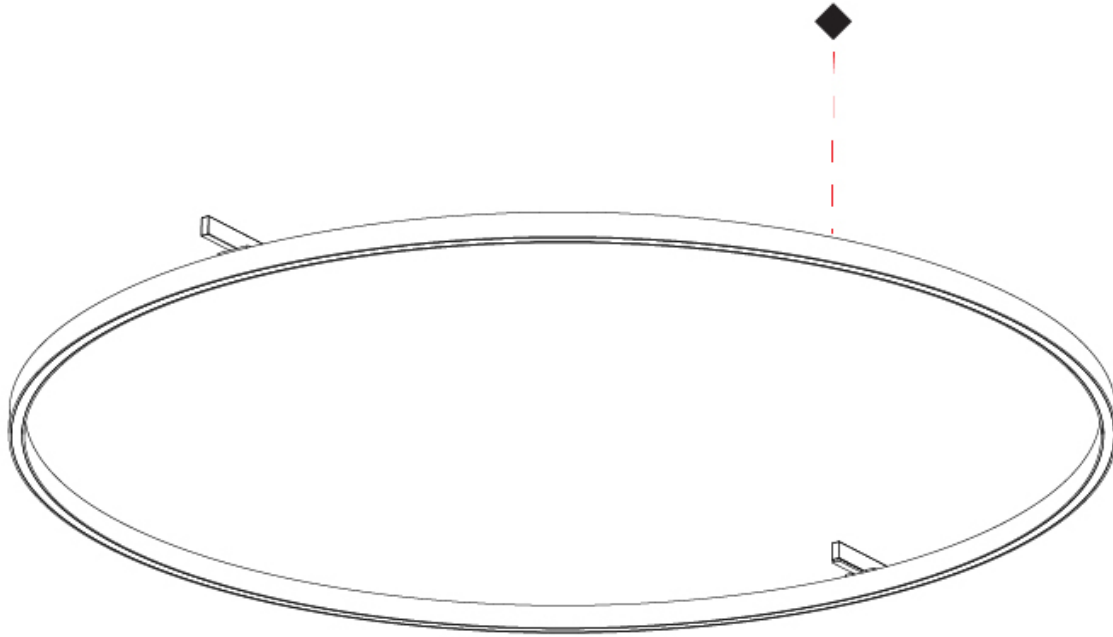

Ø808mm
 31 ¹³/₁₆"

JUST BLACK SYSTEM TRACK

A3T445-

PROJECT _____

TYPE _____

SPECIFIER _____

QUANTITY _____

DATE _____