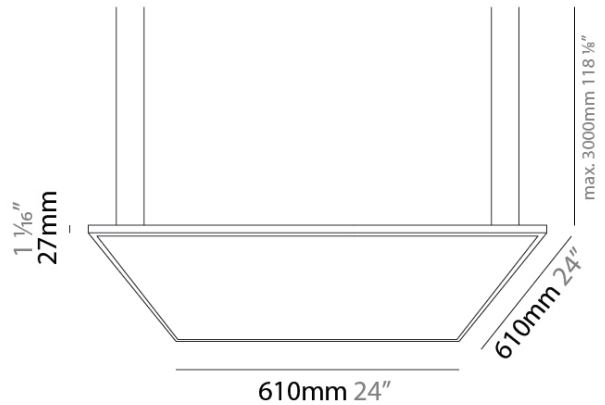

HARMONY SQUARE SUSPENSION

A51075-

base number	Color	Finish	Diffuser
	Temperature	Options	Options

1. To build a product code in our configurator select the specify button on the base model # product page
2. To build a manual product code on this datasheet choose from the options listed below in blue font and add the suffix to the base model #

GENERAL

Series: Harmony Square
Partner: Ivela
Division: Architectural
Installation: Suspension
Product Type: Panels
Mounting Location: Ceiling
Light Distribution: Direct

PHYSICAL

Shape: Square
Length (mm): 610
Length (in): 24
Width (mm): 610
Width (in): 24
Height (mm): 27
Height (in): 1 1/16
Max. Overall Height (mm): 2500
Max. Overall Height (in): 98 7/16
Diffuser: PMMA - Opal / Prismatic
Fixture Finish: WHI / BLK / GLD
Fixture Material: Aluminum

ELECTRICAL

Lamp Type: LED
Input Wattage (W): 48
Dimming: Tri-Mode (Non-Dimming and Phase Dimming (120Vac only) and 0-10V Dimming)
Driver Included: No
Driver Location: Remote
Driver Type: Constant Voltage - Universal
Driver Class: Class 2
Housing: ENCP 5 (ERP) ENCP 13 (SC Power)
Input Voltage (V): 120 - 277
Output Voltage (V): 24

LED

Color Temperature (°K): 2700 / 3000 / 3500 / 4000
Max. Delivered Lumen (lm): 3456 / 3600 / 3707 / 3816
Nominal Lumen (lm): 5760 / 6000 / 6360
CRI: >93 CRI
Lamp Life (hrs): 50000

RATINGS AND CERTIFICATIONS

Certified By: Certified for North American Standards
IP rating: IP20