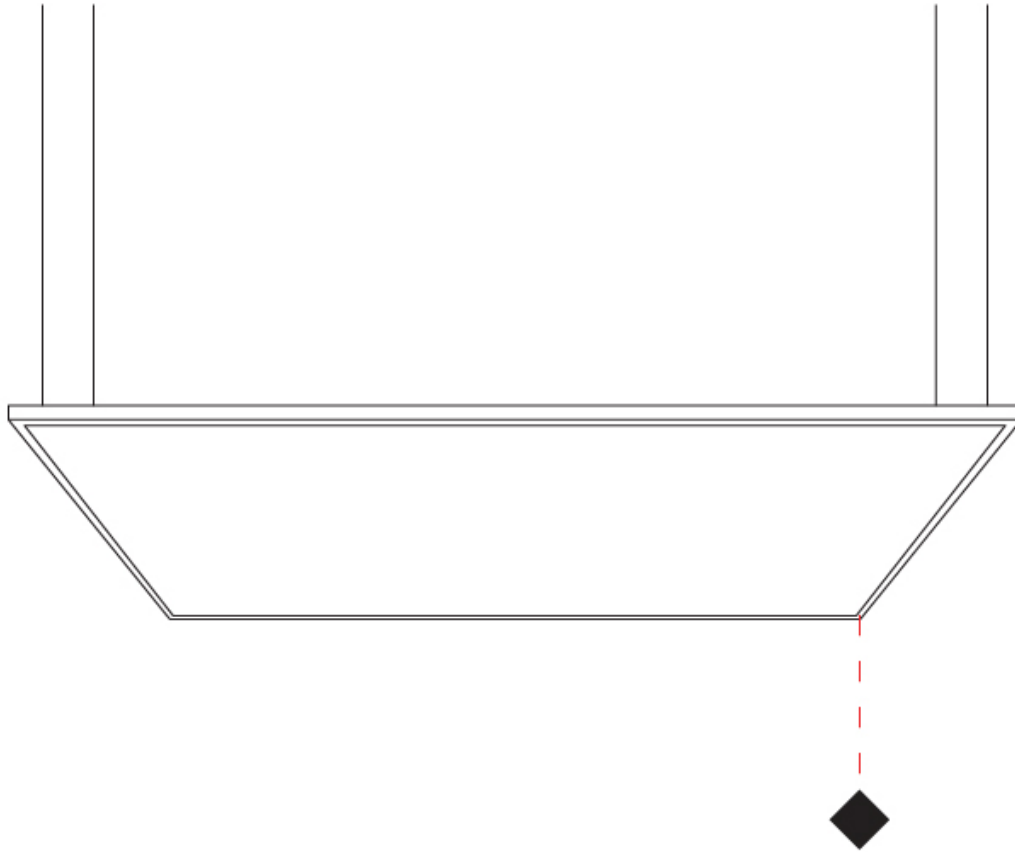

A51077-

PROJECT

TYPE

SPECIFIER

QUANTITY

DATE