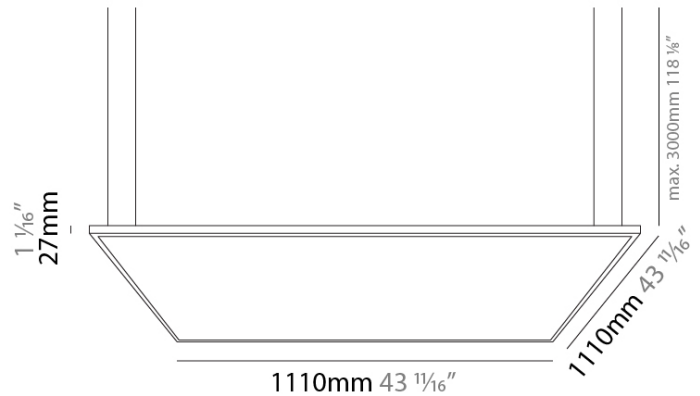

ELEGANT SUSPENSION

A51077- _____

base number   Color _____   Finish _____
                         Temperature   Options

1. To build a product code in our configurator select the specify button on the base model # product page
2. To build a manual product code on this datasheet choose from the options listed below in blue font and add the suffix to the base model #

GENERAL

Series: Elegant
Brand: Ivela
Division: Architectural
Mounting Type: Suspension
Mounting Location: Ceiling
Subcategory: Ambient

PHYSICAL

Shape: Square
Length (mm): 1110
Length (in): 43 11/16
Width (mm): 1110
Width (in): 43 11/16
Height (mm): 27
Height (in): 1 1/16
Max. Overall Height (mm): 2500
Max. Overall Height (in): 98 7/16
Light Distribution: Direct
Diffuser: PMMA - Opal
Fixture Finish: WHI / BLK / GLD
Fixture Material: Aluminum

ELECTRICAL

Lamp Type: LED
Input Wattage (W): 80
Dimming: Tri-Mode (Non-Dimming and Phase Dimming (120Vac only) and 0-10V Dimming)
Driver Included: No
Driver Location: Remote
Driver Type: Constant Voltage - Universal
Driver Class: Class 2
Input Voltage (V): 120 - 277
Output Voltage (V): 24

LED

Color Temperature (°K): 2700 / 3000 / 4000
Max. Delivered Lumen (lm): 6336 / 6600 / 6996
Nominal Lumen (lm): 10560 / 11000 / 11660
CRI: >93 CRI
Lamp Life (hrs): 50000

RATINGS AND CERTIFICATIONS

Certified By: Certified for North American Standards
IP rating: IP20

PROJECT _____
TYPE _____
SPECIFIER _____
QUANTITY _____
DATE _____