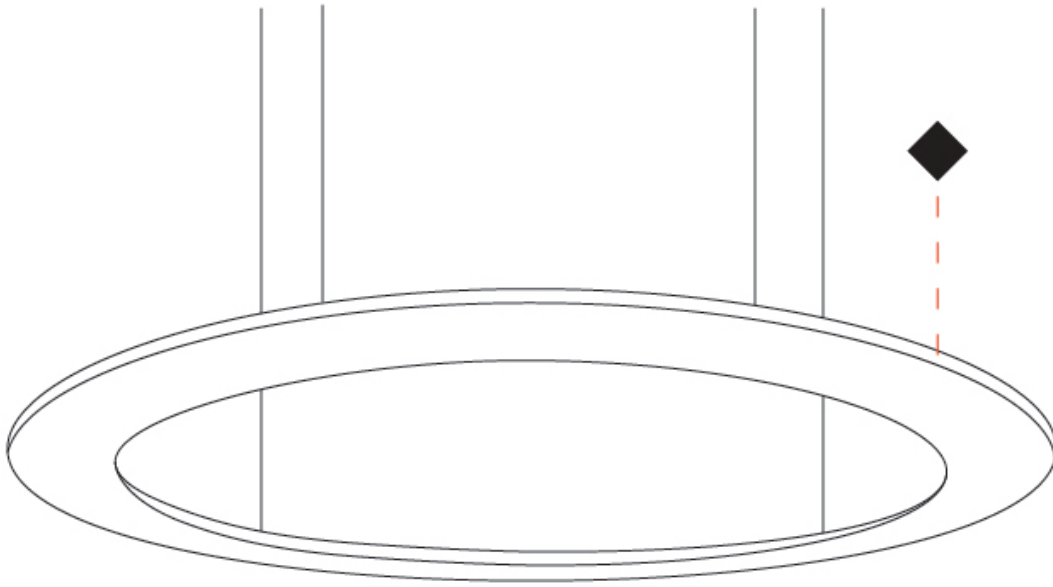

A51084-

PROJECT	_____
TYPE	_____
SPECIFIER	_____
QUANTITY	_____
DATE	_____