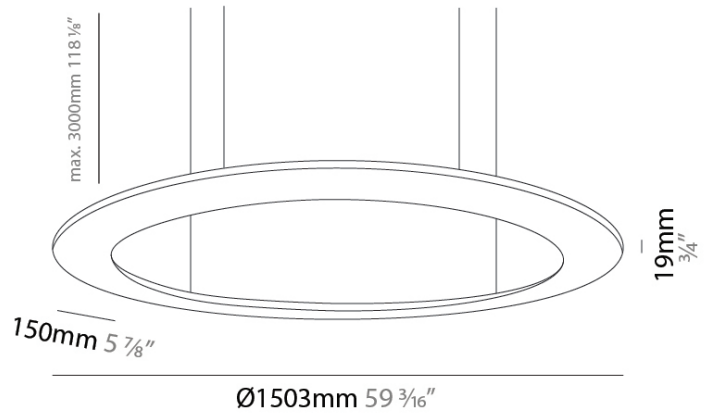

INFINITY SUSPENSION

A51084- -

base number   Color   Finish
Temperature   Options

1. To build a product code in our configurator select the specify button on the base model # product page
2. To build a manual product code on this datasheet choose from the options listed below in blue font and add the suffix to the base model #

GENERAL

Series: Infinity
Brand: Ivela
Division: Architectural
Mounting Type: Suspension
Mounting Location: Ceiling
Subcategory: Ambient

PHYSICAL

Shape: Square
Length (mm): 1503
Length (in): 59 ³/₁₆"
Width (mm): 100
Width (in): 3 ¹⁵/₁₆"
Height (mm): 19
Height (in): 3/4
Max. Overall Height (mm): 2500
Max. Overall Height (in): 98 ⁷/₁₆"
Light Distribution: Direct
Diffuser: PMMA - Opal
Fixture Finish: WHI / BLK / GLD
Fixture Material: Aluminum

ELECTRICAL

Lamp Type: LED
Input Wattage (W): 94
Dimming: Tri-Mode (Non-Dimming and Phase Dimming (120Vac only) and 0-10V Dimming)
Driver Included: No
Driver Location: Remote
Driver Type: Constant Voltage - Universal
Driver Class: Class 1 and Class 2
Input Voltage (V): 120 - 277
Output Voltage (V): 24

LED

Color Temperature (°K): 2700 / 3000 / 4000
Max. Delivered Lumen (lm): 5640 / 5875 / 6227
Nominal Lumen (lm): 5640 / 5875 / 6227
CRI: >93 CRI
Lamp Life (hrs): 50000

RATINGS AND CERTIFICATIONS

Certified By: Certified for North American Standards
IP rating: IP20

PROJECT _____
TYPE _____
SPECIFIER _____
QUANTITY _____
DATE _____