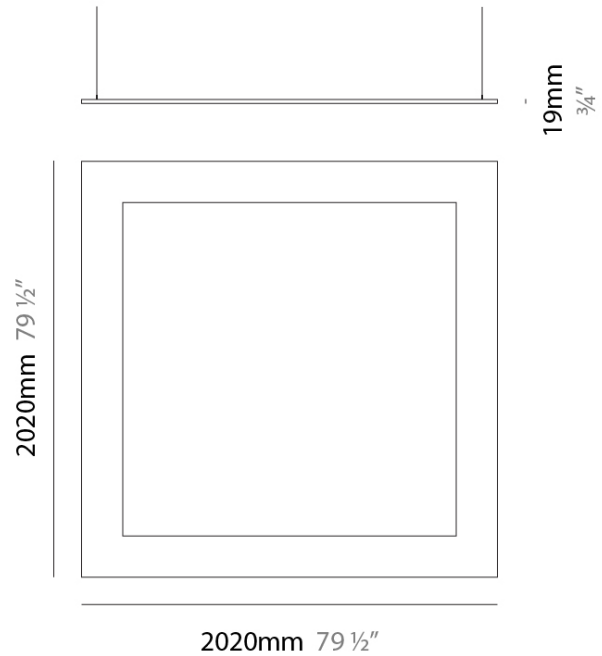

INFINITE FRAME SUSPENSION

A51100- -

base number   Color   Finish
Temperature   Options

1. To build a product code in our configurator select the specify button on the base model # product page
2. To build a manual product code on this datasheet choose from the options listed below in blue font and add the suffix to the base model #

GENERAL

Series: Infinite Frame
Partner: Ivela
Division: Architectural
Installation: Suspension
Product Type: Panels
Mounting Location: Ceiling
Light Distribution: Direct

PHYSICAL

Shape: Square
Length (mm): 2020
Length (in): 79 ½
Width (mm): 2020
Width (in): 79 ½
Height (mm): 19
Height (in): ¾
Max. Overall Height (mm): 2019
Max. Overall Height (in): 79 ½
Diffuser: PMMA - Opal
Fixture Finish: WHI / BLK / GLD
Fixture Material: Aluminum
Cable Details: 2,000mm / 78 ¾" - Transparent Cable

ELECTRICAL

Lamp Type: LED
Input Wattage (W): 160
Total Output Wattage (W): 136
Dimming: Tri-Mode (Non-Dimming and Phase Dimming (120Vac only) and 0-10V Dimming)
Driver Included: No
Driver Location: Remote
Driver Type: Constant Voltage - Universal
Driver Class: Class 2
Housing: ENCP 5/6/8
Input Voltage (V): 120 - 277
Output Voltage (V): 24

LED

Color Temperature (°K): 2700 / 3000 / 4000
Max. Delivered Lumen (lm): 9600 / 10000 / 10600
Nominal Lumen (lm): 19200 / 20000 / 21200
CRI: >93 CRI
Lamp Life (hrs): 50000

RATINGS AND CERTIFICATIONS

Certified By: CSA Certified to UL and CSA Standards
IP rating: IP20