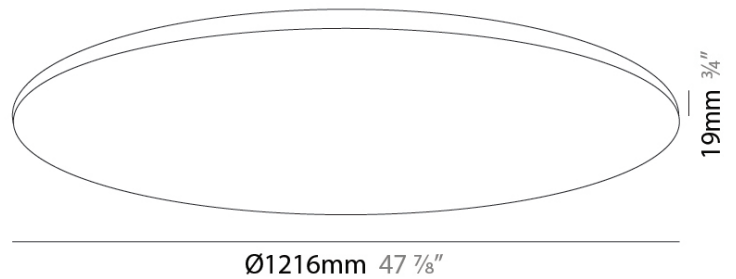

PROJECT
TYPE
SPECIFIER
QUANTITY
DATE

INFINITE ROUND SURFACE

A52031- -
base number   Color   Finish
                         Temperature   Options

1. To build a product code in our configurator select the specify button on the base model # product page
2. To build a manual product code on this datasheet choose from the options listed below in blue font and add the suffix to the base model #

GENERAL

Series: Infinite Round
Partner: Ivela
Division: Architectural
Installation: Surface
Product Type: Panels
Mounting Location: Ceiling
Light Distribution: Direct

PHYSICAL

Shape: Round
Diameter (mm): 1216
Diameter (in): 47 7/8
Height (mm): 19
Height (in): 3/4
Diffuser: PMMA - Opal
Fixture Finish: WHI / BLK / GLD
Fixture Material: Aluminum

ELECTRICAL

Lamp Type: LED
Input Wattage (W): 76
Dimming: Tri-Mode (Non-Dimming and Phase Dimming (120Vac only) and 0-10V Dimming)
Driver Included: No
Driver Location: Remote
Driver Type: Constant Voltage - Universal
Driver Class: Class 2
Housing: ENCP 5 (ERP) ENCP 8 (SC Power)
Input Voltage (V): 120 - 277
Output Voltage (V): 24

LED

Color Temperature (°K): 2700 / 3000 / 3500 / 4000
Max. Delivered Lumen (lm): 4560 / 4750 / 4908 / 5035
Nominal Lumen (lm): 9120 / 9500 / 9783 / 10070
CRI: >93 CRI
Lamp Life (hrs): 50000

RATINGS AND CERTIFICATIONS

Certified By: CSA Certified to UL and CSA Standards
IP rating: IP20