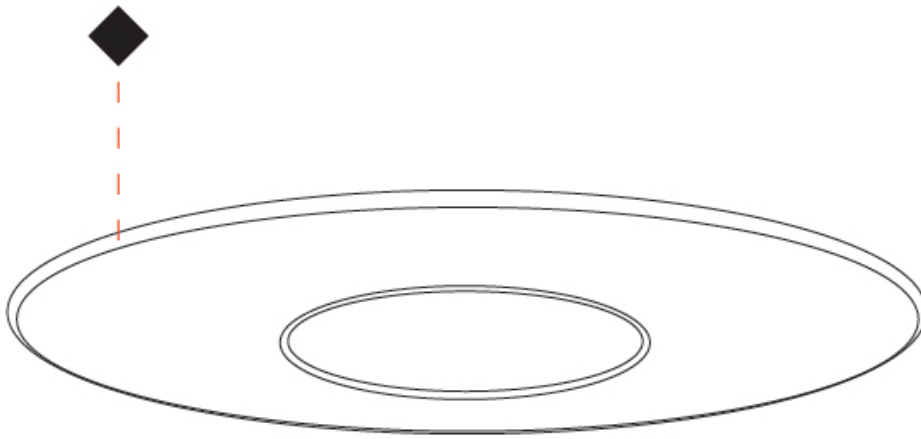

GENERAL

Series: Elipse
Brand: Ivela
Division: Architectural
Mounting Type: Surface
Mounting Location: Wall / Ceiling
Subcategory: Ambient

PHYSICAL

Shape: Oval
Length (mm): 1797
Length (in): 70 3/4
Width (mm): 677
Width (in): 26 5/8
Height (mm): 15
Height (in): 9/16
Light Distribution: Direct
Diffuser: PMMA - Opal / Prismatic
Fixture Finish: WHI / BLK / GLD
Fixture Material: Aluminum

ELIPSE SURFACE

A52041-

PROJECT

TYPE

SPECIFIER

QUANTITY

DATE

PROJECT _____