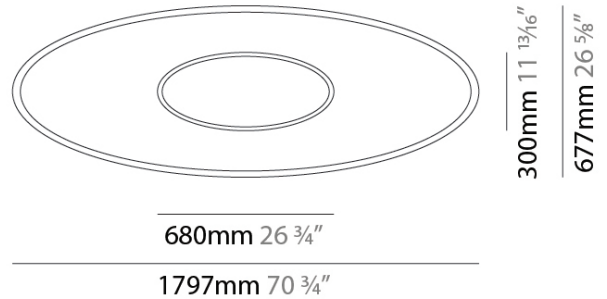

PROJECT	_____
TYPE	_____
SPECIFIER	_____
QUANTITY	_____
DATE	_____

ELIPSE SURFACE

A52041-

base number	Color	Finish	Diffuser
	Temperature	Options	Options

1. To build a product code in our configurator select the specify button on the base model # product page
2. To build a manual product code on this datasheet choose from the options listed below in blue font and add the suffix to the base model #

GENERAL

Series: Elipse
Brand: Ivela
Division: Architectural
Mounting Type: Surface
Mounting Location: Wall / Ceiling
Subcategory: Ambient

PHYSICAL

Shape: Oval
Length (mm): 1797
Length (in): 70 3/4
Width (mm): 677
Width (in): 26 5/8
Height (mm): 15
Height (in): 9/16
Light Distribution: Direct
Diffuser: PMMA - Opal / Prismatic
Fixture Finish: WHI / BLK / GLD
Fixture Material: Aluminum

ELECTRICAL

Lamp Type: LED
Input Wattage (W): 80
Dimming: Tri-Mode (Non-Dimming and Phase Dimming (120Vac only) and 0-10V Dimming)
Driver Included: No
Driver Location: Remote
Driver Type: Constant Voltage - Universal
Driver Class: Class 2
Input Voltage (V): 120 - 277
Output Voltage (V): 24

LED

Color Temperature (°K): 2700 / 3000 / 4000
Max. Delivered Lumen (lm): 5760 / 6000 / 6360
Nominal Lumen (lm): 9600 / 10000 / 10600
CRI: >93 CRI
Lamp Life (hrs): 50000

RATINGS AND CERTIFICATIONS

Certified By: CSA Certified to UL and CSA Standards
IP rating: IP20