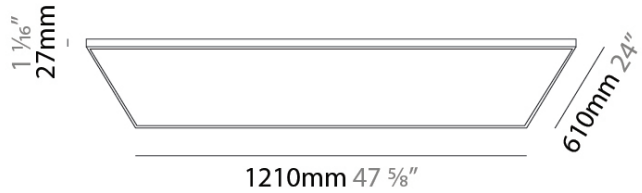

ELEGANT SURFACE

A52049- -

base number
Color   Finish
Temperature   Options

PROJECT _____
TYPE _____
SPECIFIER _____
QUANTITY _____
DATE _____

1. To build a product code in our configurator select the specify button on the base model # product page
2. To build a manual product code on this datasheet choose from the options listed below in blue font and add the suffix to the base model #

GENERAL

Series: Elegant
Brand: Ivela
Division: Architectural
Mounting Type: Surface
Mounting Location: Wall / Ceiling
Subcategory: Ambient

PHYSICAL

Shape: Square
Length (mm): 1210
Length (in): 47 5/8
Width (mm): 610
Width (in): 1 7/16
Height (mm): 27
Height (in): 1 1/16
Light Distribution: Direct
Diffuser: PMMA - Opal
Fixture Finish: WHI / BLK / GLD
Fixture Material: Aluminum

ELECTRICAL

Lamp Type: LED
Input Wattage (W): 48
Dimming: Tri-Mode (Non-Dimming and Phase Dimming (120Vac only) and 0-10V Dimming)
Driver Included: No
Driver Location: Remote
Driver Type: Constant Voltage - Universal
Driver Class: Class 2
Input Voltage (V): 120 - 277
Output Voltage (V): 24

LED

Color Temperature (°K): 2700 / 3000 / 4000
Max. Delivered Lumen (lm): 3456 / 3600 / 3816
Nominal Lumen (lm): 5760 / 6000 / 6360
CRI: >93 CRI
Lamp Life (hrs): 50000

RATINGS AND CERTIFICATIONS

Certified By: CSA Certified to UL and CSA Standards
IP rating: IP20