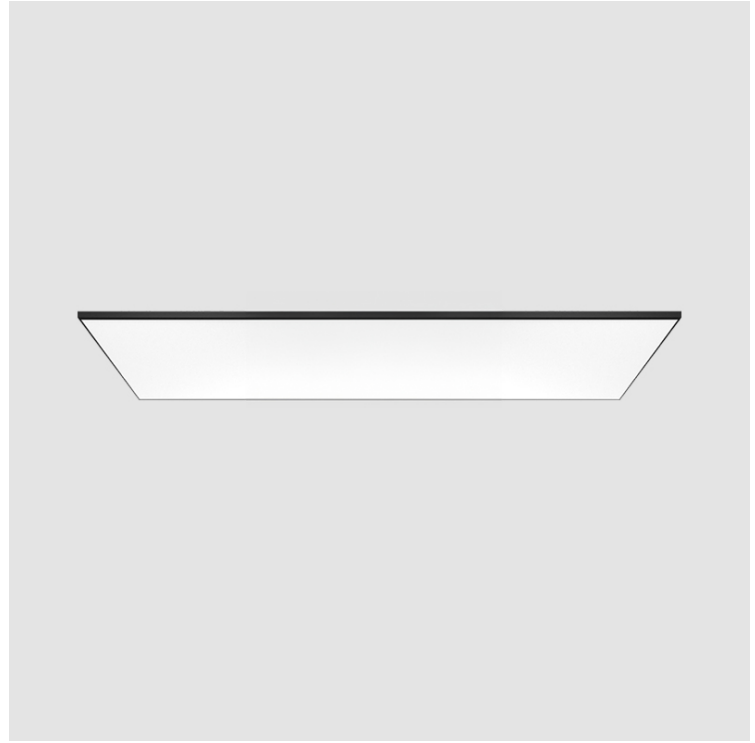

ELEGANT SURFACE

A52050-

base number   Color   Finish
Temperature   Options

1. To build a product code in our configurator select the specify button on the base model # product page
2. To build a manual product code on this datasheet choose from the options listed below in blue font and add the suffix to the base model #

GENERAL

Series: Elegant
Brand: Ivela
Division: Architectural
Mounting Type: Surface
Mounting Location: Wall / Ceiling
Subcategory: Ambient

PHYSICAL

Shape: Square
Length (mm): 1510
Length (in): 59 ⁷/₁₆
Width (mm): 910
Width (in): 35 ¹³/₁₆
Height (mm): 27
Height (in): 1 ¹/₁₆
Light Distribution: Direct
Diffuser: PMMA - Opal
Fixture Finish: WHI / BLK / GLD
Fixture Material: Aluminum

ELECTRICAL

Lamp Type: LED
Input Wattage (W): 60
Dimming: Tri-Mode (Non-Dimming and Phase Dimming (120Vac only) and 0-10V Dimming)
Driver Included: No
Driver Location: Remote
Driver Type: Constant Voltage - Universal
Driver Class: Class 2
Input Voltage (V): 120 - 277
Output Voltage (V): 24

LED

Color Temperature (°K): 2700 / 3000 / 4000
Max. Delivered Lumen (lm): 4320 / 4500 / 4770
Nominal Lumen (lm): 7200 / 7500 / 7950
CRI: >93 CRI
Lamp Life (hrs): 50000

RATINGS AND CERTIFICATIONS

Certified By: CSA Certified to UL and CSA Standards
IP rating: IP20

PROJECT	_____
TYPE	_____
SPECIFIER	_____
QUANTITY	_____
DATE	_____