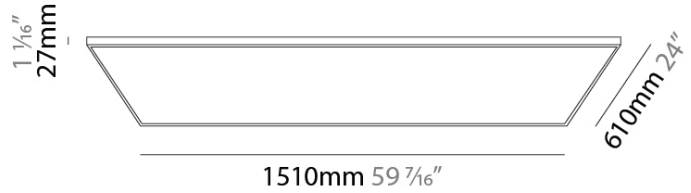

ELEGANT SURFACE

A52050-

base number   Color   Finish
Temperature   Options

1. To build a product code in our configurator select the specify button on the base model # product page
2. To build a manual product code on this datasheet choose from the options listed below in blue font and add the suffix to the base model #

GENERAL

Series: Elegant
Brand: Ivela
Division: Architectural
Mounting Type: Surface
Mounting Location: Wall / Ceiling
Subcategory: Ambient

PHYSICAL

Shape: Square
Length (mm): 1510
Length (in): 59 ⁷/₁₆
Width (mm): 910
Width (in): 35 ¹³/₁₆
Height (mm): 27
Height (in): 1 ¹/₁₆
Light Distribution: Direct
Diffuser: PMMA - Opal
Fixture Finish: WHI / BLK / GLD
Fixture Material: Aluminum

ELECTRICAL

Lamp Type: LED
Input Wattage (W): 60
Dimming: Tri-Mode (Non-Dimming and Phase Dimming (120Vac only) and 0-10V Dimming)
Driver Included: No
Driver Location: Remote
Driver Type: Constant Voltage - Universal
Driver Class: Class 2
Input Voltage (V): 120 - 277
Output Voltage (V): 24

LED

Color Temperature (°K): 2700 / 3000 / 4000
Max. Delivered Lumen (lm): 4320 / 4500 / 4770
Nominal Lumen (lm): 7200 / 7500 / 7950
CRI: >93 CRI
Lamp Life (hrs): 50000

RATINGS AND CERTIFICATIONS

Certified By: CSA Certified to UL and CSA Standards
IP rating: IP20

PROJECT	_____
TYPE	_____
SPECIFIER	_____
QUANTITY	_____
DATE	_____