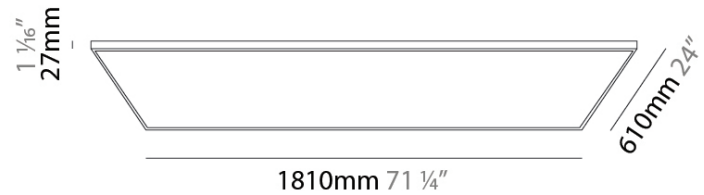

ELEGANT SURFACE

A52051-

base number   Color   Finish
Temperature   Options

1. To build a product code in our configurator select the specify button on the base model # product page
2. To build a manual product code on this datasheet choose from the options listed below in blue font and add the suffix to the base model #

GENERAL

Series: Elegant
Brand: Ivela
Division: Architectural
Mounting Type: Surface
Mounting Location: Wall / Ceiling
Subcategory: Ambient

PHYSICAL

Shape: Square
Length (mm): 1810
Length (in): 71 1/4
Width (mm): 1110
Width (in): 43 11/16
Height (mm): 27
Height (in): 1 1/16
Light Distribution: Direct
Diffuser: PMMA - Opal
Fixture Finish: WHI / BLK / GLD
Fixture Material: Aluminum

ELECTRICAL

Lamp Type: LED
Input Wattage (W): 72
Dimming: Tri-Mode (Non-Dimming and Phase Dimming (120Vac only) and 0-10V Dimming)
Driver Included: No
Driver Location: Remote
Driver Type: Constant Voltage - Universal
Driver Class: Class 2
Input Voltage (V): 120 - 277
Output Voltage (V): 24

LED

Color Temperature (°K): 2700 / 3000 / 4000
Max. Delivered Lumen (lm): 4320 / 4500 / 4770
Nominal Lumen (lm): 7200 / 7500 / 7950
CRI: >93 CRI
Lamp Life (hrs): 50000

RATINGS AND CERTIFICATIONS

Certified By: CSA Certified to UL and CSA Standards
IP rating: IP20

PROJECT	_____
TYPE	_____
SPECIFIER	_____
QUANTITY	_____
DATE	_____