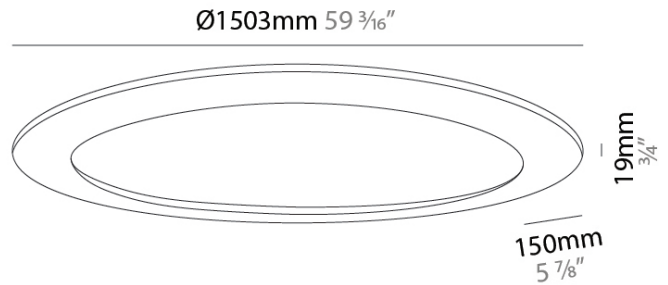

INFINITY SURFACE

A52053-

base number   Color   Finish
Temperature   Options

1. To build a product code in our configurator select the specify button on the base model # product page
2. To build a manual product code on this datasheet choose from the options listed below in blue font and add the suffix to the base model #

GENERAL

Series: Infinity
Brand: Ivela
Division: Architectural
Mounting Type: Surface
Mounting Location: Wall / Ceiling
Subcategory: Ambient

PHYSICAL

Shape: Square
Length (mm): 1503
Length (in): 59 ³/₁₆
Width (mm): 100
Width (in): 3 ¹⁵/₁₆
Height (mm): 19
Height (in): 3/4
Light Distribution: Direct
Diffuser: PMMA - Opal
Fixture Finish: WHI / BLK / GLD
Fixture Material: Aluminum

ELECTRICAL

Lamp Type: LED
Input Wattage (W): 94
Dimming: Tri-Mode (Non-Dimming and Phase Dimming (120Vac only) and 0-10V Dimming)
Driver Included: No
Driver Location: Remote
Driver Type: Constant Voltage - Universal
Driver Class: Class 1 and Class 2
Input Voltage (V): 120 - 277
Output Voltage (V): 24

LED

Color Temperature (°K): 2700 / 3000 / 4000
Max. Delivered Lumen (lm): 5640 / 5875 / 6227
Nominal Lumen (lm): 11280 / 11750 / 12455
CRI: >93 CRI
Lamp Life (hrs): 50000

RATINGS AND CERTIFICATIONS

Certified By: CSA Certified to UL and CSA Standards
IP rating: IP20

PROJECT
TYPE
SPECIFIER
QUANTITY
DATE