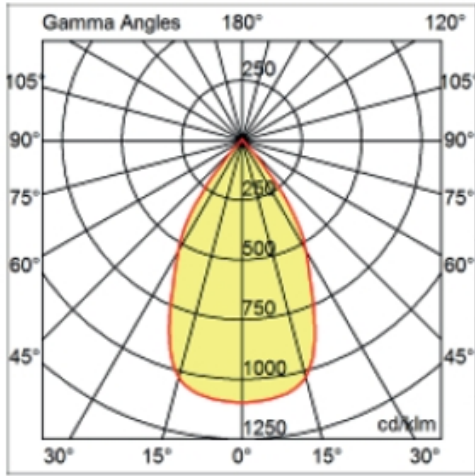

DIXIT RA11 RECESSED

A56028-

PROJECT	
TYPE	
SPECIFIER	
QUANTITY	
DATE	

	DP	DV		Order Example	K°
Dimming	Phase	0-10V		L5XXXXXX-DV-30K	
Color Temperature	27K	30K	35K	0-10V	3000K
	2700K	3000K	3500K		

A