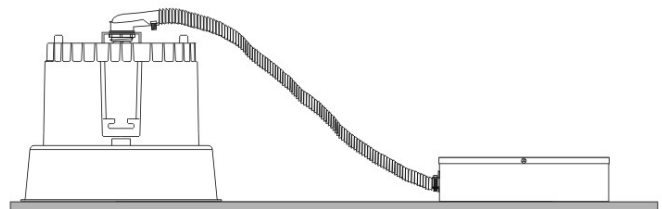

PHYSICAL

Aperture Sizes - Downlights: 4" _____
Shape: Round _____
Diameter (mm): 126 _____
Diameter (in): 4 ¹⁵/₁₆ _____
Height (mm): 104 _____
Height (in): 4 ¹/₈ _____
Min. Recessing Depth (mm): 144 _____
Min. Recessing Depth (in): 5 ¹¹/₁₆ _____
Weight (kg): 0.6 _____
Weight (lbs): 1.32 _____
Diffuser: Clear Polycarbonate _____
Fixture Finish: MWH _____
Fixture Material: Aluminum Die Cast _____
Cut-out Measurements: 122mm / 4 13/16" _____

ELECTRICAL

Lamp Type: LED _____
Total Output Wattage (W): 12 / 18 / 26 _____
Dimming: Tri-Mode (Non-Dimming and Phase Dimming (120Vac only) and 0-10V Dimming) _____
Driver Included: No _____
Driver Location: Recessed Housing _____
Driver Type: Constant Current - Universal _____
Driver Class: Class 2 _____
Input Voltage (V): 120 - 277 _____
Constant Current (MA): 350 / 500 / 700 _____

LED

Number of LEDs: 1 _____
Color Temperature (°K): 2700 / 3000 / 4000 _____
Max. Delivered Lumen (lm): 1513 - 1602 / 2092 - 2180 / 2759 - 2848 _____
CRI: >85 CRI _____
Efficiency (%): 89 _____
Lamp Life (hrs): 50000 _____
Upon Request: 3500K upon request _____

OPTICAL

Optic°: 55 _____
Adjustability: Fixed _____
Upon Request: Optic 18° or 30° (mirror-metallized) / 70° (white) _____

RATINGS AND CERTIFICATIONS

Certified By: Certified for North American Standards _____
IP rating: IP43 _____
IK Rating: IK08 _____
Glare Rating: ≤ 19 _____