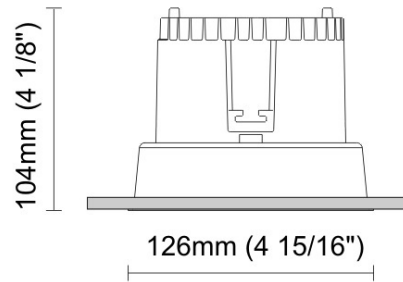

PHYSICAL

Aperture Sizes - Downlights: 4" _____
Shape: Round _____
Diameter (mm): 126 _____
Diameter (in): 4 ¹⁵/₁₆ _____
Height (mm): 104 _____
Height (in): 4 ¹/₈ _____
Min. Recessing Depth (mm): 144 _____
Min. Recessing Depth (in): 5 ¹¹/₁₆ _____
Weight (kg): 0.6 _____
Weight (lbs): 1.32 _____
Diffuser: Clear Polycarbonate _____
Fixture Finish: MWH _____
Fixture Material: Aluminum Die Cast _____
Cut-out Measurements: 122mm / 4 13/16" _____

ELECTRICAL

Lamp Type: LED _____
Total Output Wattage (W): 12 / 18 / 26 _____
Dimming: Tri-Mode (Non-Dimming and Phase Dimming (120Vac only) and 0-10V Dimming) _____
Driver Included: No _____
Driver Location: Recessed Housing _____
Driver Type: Constant Current - Universal _____
Driver Class: Class 2 _____
Input Voltage (V): 120 - 277 _____
Constant Current (MA): 350 / 500 / 700 _____

LED

Number of LEDs: 1 _____
Color Temperature (°K): 2700 / 3000 / 4000 _____
Max. Delivered Lumen (lm): 1513 - 1602 / 2092 - 2180 / 2759 - 2848 _____
CRI: >85 CRI _____
Efficiency (%): 89 _____
Lamp Life (hrs): 50000 _____
Upon Request: 3500K upon request _____

OPTICAL

Optic°: 55 _____
Adjustability: Fixed _____
Upon Request: Optic 18° or 30° (mirror-metallized) / 70° (white) _____

RATINGS AND CERTIFICATIONS

Certified By: Certified for North American Standards _____
IP rating: IP43 _____
IK Rating: IK08 _____
Glare Rating: ≤ 19 _____