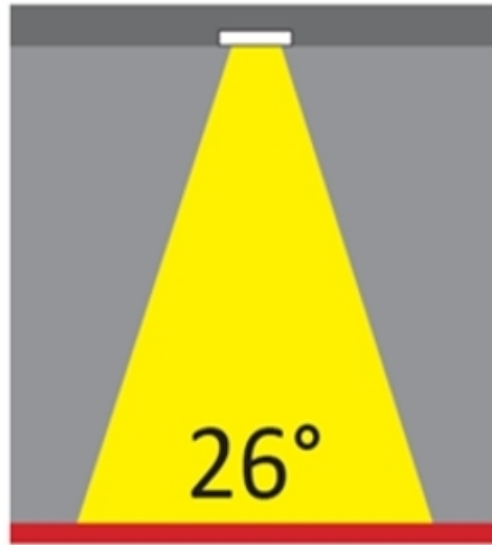

DIXIT RA8 RECESSED

A56121-

PROJECT
TYPE
SPECIFIER
QUANTITY
DATE

	DP	DV		Order Example		K°
Dimming	Phase	0-10V		L5XXXXXX-DV-30K		
Color Temperature	27K	30K	35K	40K	0-10V	3000K
	2700K	3000K	3500K	4000K