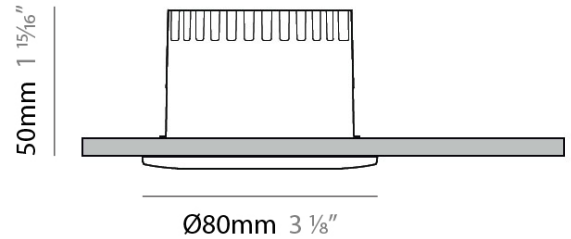

PHYSICAL

Shape: Round _____
Diameter (mm): 80 _____
Diameter (in): 3 1/8 _____
Height (mm): 50 _____
Height (in): 1 15/16 _____
Min. Recessing Depth (mm): 90 _____
Min. Recessing Depth (in): 3 9/16 _____
Light Distribution: Direct _____
Weight (kg): 0.4 _____
Weight (lbs): 0.88 _____
Diffuser: Clear Polycarbonate _____
Fixture Finish: MWH _____
Fixture Material: Aluminum Die Cast _____
Cut-out Measurements: 70mm / 2 3/4" _____

ELECTRICAL

Lamp Type: LED _____
Total Output Wattage (W): 5.5 / 8.5 _____
Dimming: Tri-Mode (Non-Dimming and Phase Dimming (120Vac only) and 0-10V Dimming) _____
Driver Included: No _____
Driver Location: Recessed Housing _____
Driver Type: Constant Current - Universal _____
Driver Class: Class 2 _____
Input Voltage (V): 120 - 277 _____
Constant Current (MA): 350 / 500 _____

LED

Number of LEDs: 1 _____
Color Temperature (°K): 2700 / 3000 / 3500 / 4000 _____
Max. Delivered Lumen (lm): 501 / 638 _____
CRI: >90 CRI _____
Efficiency (%): 91 _____
Lamp Life (hrs): 50000 _____

OPTICAL

Reflector: Mirror-metallized thermoplastic material _____
Optic: 26 _____
Beam Angle: Symmetric _____
Adjustability: Fixed _____
Upon Request: Optic 45° (mirror-metallized) / 65° (white) _____

RATINGS AND CERTIFICATIONS

Certified By: CSA Certified to UL and CSA Standards _____
IP rating: IP44 _____
IK Rating: IK08 _____