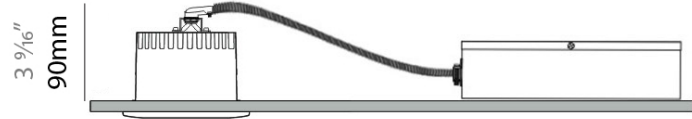

PHYSICAL

Shape: Round _____
Diameter (mm): 80 _____
Diameter (in): 3 1/8 _____
Height (mm): 50 _____
Height (in): 1 15/16 _____
Min. Recessing Depth (mm): 90 _____
Min. Recessing Depth (in): 3 9/16 _____
Light Distribution: Direct _____
Weight (kg): 0.4 _____
Weight (lbs): 0.88 _____
Diffuser: Clear Polycarbonate _____
Fixture Finish: MWH _____
Fixture Material: Aluminum Die Cast _____
Cut-out Measurements: 70mm / 2 3/4" _____

ELECTRICAL

Lamp Type: LED _____
Total Output Wattage (W): 5.5 / 8.5 _____
Dimming: Tri-Mode (Non-Dimming and Phase Dimming (120Vac only) and 0-10V Dimming) _____
Driver Included: No _____
Driver Location: Recessed Housing _____
Driver Type: Constant Current - Universal _____
Driver Class: Class 2 _____
Input Voltage (V): 120 - 277 _____
Constant Current (MA): 350 / 500 _____

LED

Number of LEDs: 1 _____
Color Temperature (°K): 2700 / 3000 / 3500 / 4000 _____
Max. Delivered Lumen (lm): 501 / 638 _____
CRI: >90 CRI _____
Efficiency (%): 91 _____
Lamp Life (hrs): 50000 _____

OPTICAL

Reflector: Mirror-metallized thermoplastic material _____
Optic: 26 _____
Beam Angle: Symmetric _____
Adjustability: Fixed _____
Upon Request: Optic 45° (mirror-metallized) / 65° (white) _____

RATINGS AND CERTIFICATIONS

Certified By: CSA Certified to UL and CSA Standards _____
IP rating: IP44 _____
IK Rating: IK08 _____