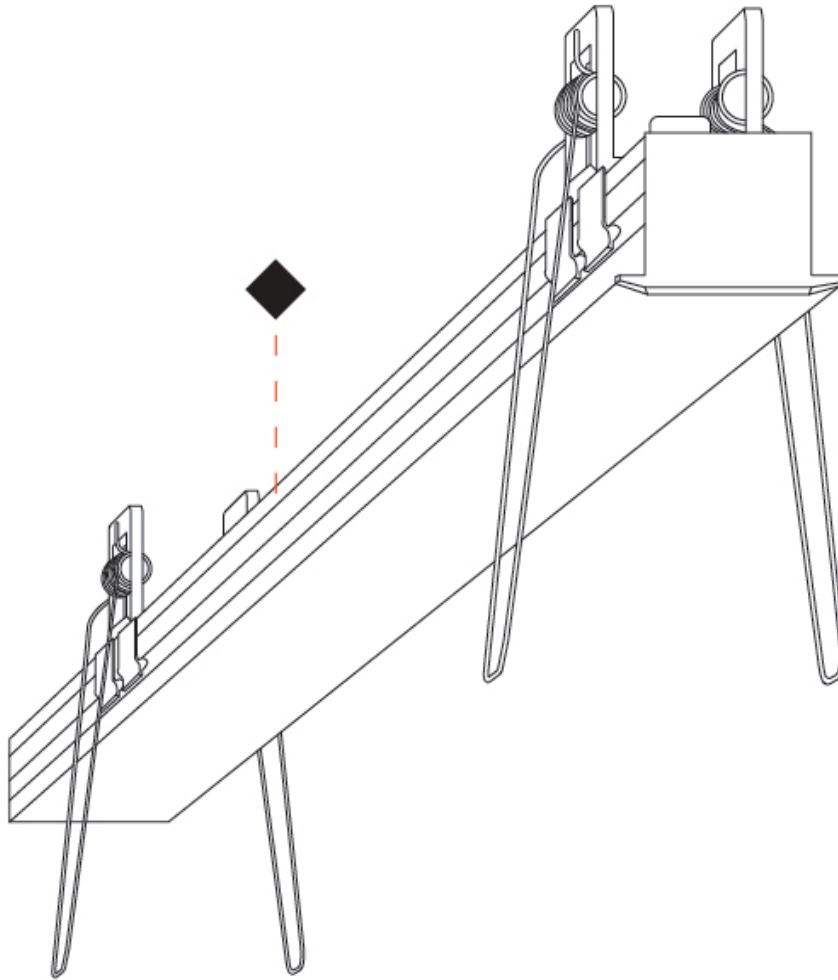

PROJECT	_____
TYPE	_____
SPECIFIER	_____
QUANTITY	_____
DATE	_____