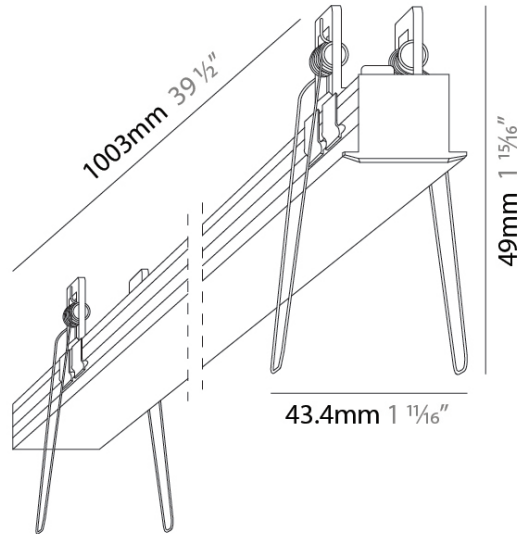

GENERAL

Series: Virgo _____
Brand: Ivela _____
Division: Architectural _____
Mounting Type: Recessed _____
Mounting Location: Ceiling _____
Subcategory: Downlight _____

PHYSICAL

Shape: Square _____
Length (mm): 1003 _____
Length (in): 39 1/2 _____
Width (mm): 19 _____
Width (in): 3/4 _____
Depth (mm): 13.6 _____
Depth (in): 9/16 _____
Ceiling Thickness (mm): 1 - 20 _____
Ceiling Thickness (in): 1/16 - 13/16 _____
Light Distribution: Direct _____
Weight (kg): 0.30 _____
Fixture Finish: MWH / BLK _____
Fixture Material: Aluminum Die Cast _____

ELECTRICAL

Lamp Type: LED _____
Input Wattage (W): 16 _____
Dimming: Tri-Mode (Non-Dimming and Phase Dimming (120Vac only) and 0-10V Dimming) _____
Driver Included: No _____
Driver Location: Remote _____
Driver Type: Constant Voltage - Universal _____
Driver Class: Class 2 _____
Input Voltage (V): 120 - 277 _____
Output Voltage (V): 24 _____

LED

Color Temperature (°K): 2700 / 3000 / 4000 _____
Max. Delivered Lumen (lm): 1330 / 1400 / 1470 _____
Nominal Lumen (lm): 3800 / 4000 / 4200 _____
CRI: >93 CRI _____
Lamp Life (hrs): 50000 _____

RATINGS AND CERTIFICATIONS

Certified By: CSA Certified to UL and CSA Standards _____
IP rating: IP20 _____