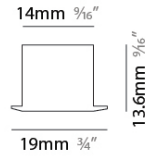

GENERAL

Series: Virgo _____
Brand: Ivela _____
Division: Architectural _____
Mounting Type: Recessed _____
Mounting Location: Ceiling _____
Subcategory: Downlight _____

PHYSICAL

Shape: Square _____
Length (mm): 1003 _____
Length (in): 39 1/2 _____
Width (mm): 19 _____
Width (in): 3/4 _____
Depth (mm): 13.6 _____
Depth (in): 9/16 _____
Ceiling Thickness (mm): 1 - 20 _____
Ceiling Thickness (in): 1/16 - 13/16 _____
Light Distribution: Direct _____
Weight (kg): 0.30 _____
Fixture Finish: MWH / BLK _____
Fixture Material: Aluminum Die Cast _____

ELECTRICAL

Lamp Type: LED _____
Input Wattage (W): 16 _____
Dimming: Tri-Mode (Non-Dimming and Phase Dimming (120Vac only) and 0-10V Dimming) _____
Driver Included: No _____
Driver Location: Remote _____
Driver Type: Constant Voltage - Universal _____
Driver Class: Class 2 _____
Input Voltage (V): 120 - 277 _____
Output Voltage (V): 24 _____

LED

Color Temperature (°K): 2700 / 3000 / 4000 _____
Max. Delivered Lumen (lm): 1330 / 1400 / 1470 _____
Nominal Lumen (lm): 3800 / 4000 / 4200 _____
CRI: >93 CRI _____
Lamp Life (hrs): 50000 _____

RATINGS AND CERTIFICATIONS

Certified By: CSA Certified to UL and CSA Standards _____
IP rating: IP20 _____