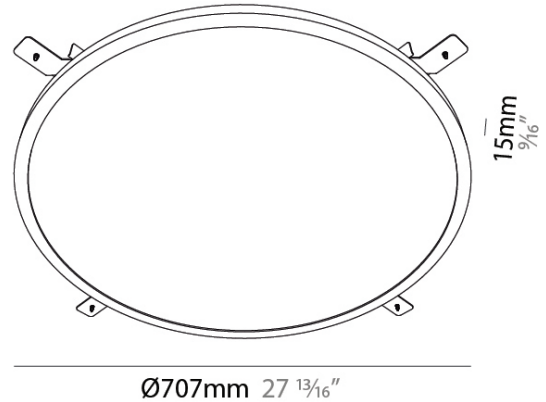

GENERAL

Series: Harmony Round
Partner: Ivela
Division: Architectural
Installation: Recessed
Product Type: Panels
Mounting Location: Ceiling
Light Distribution: Direct

PHYSICAL

Shape: Round
Diameter (mm): 707
Diameter (in): 28 7/16
Height (mm): 15
Height (in): 9/16
Diffuser: PMMA - Opal
Fixture Finish: WHI / BLK / GLD
Fixture Material: Aluminum

Certified By: CSA Certified to UL and CSA Standards
IP rating: IP20

HARMONY ROUND RECESSED

A56182-

PROJECT _____

TYPE _____

SPECIFIER _____

QUANTITY _____

DATE _____