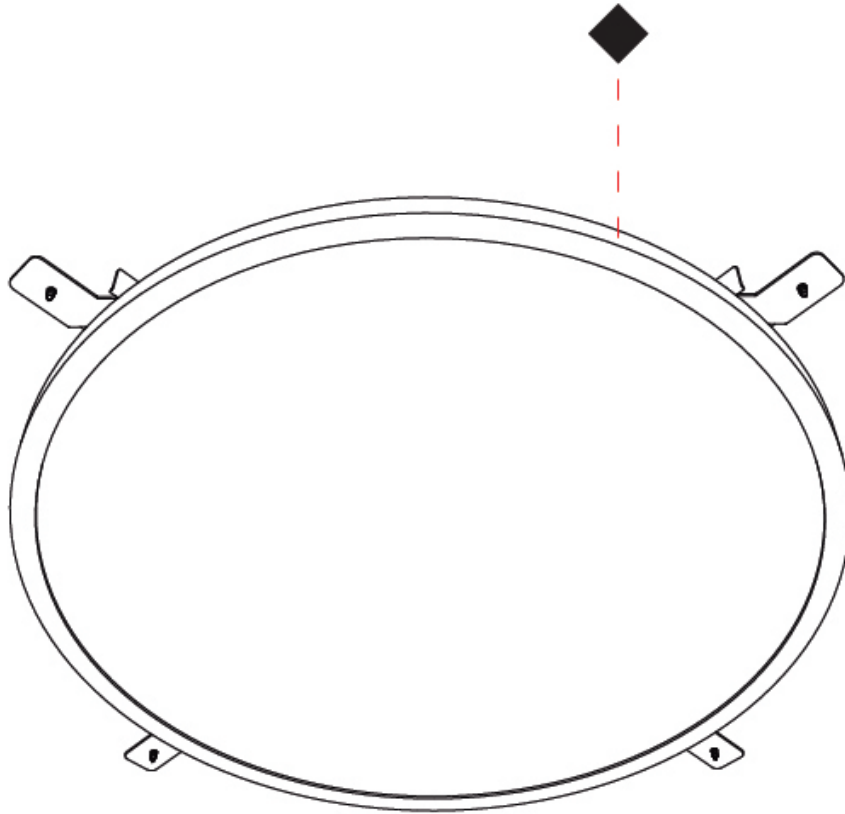

HARMONY ROUND RECESSED

A56182-

PROJECT _____

TYPE _____

SPECIFIER _____

QUANTITY _____

DATE _____