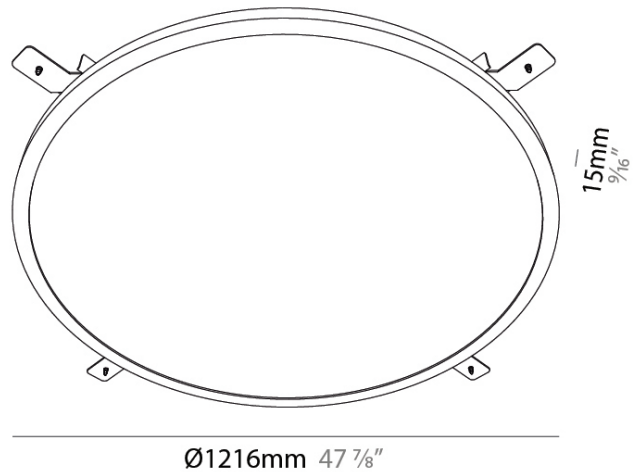

PROJECT	
TYPE	
SPECIFIER	
QUANTITY	
DATE	

ORBITAL RECESSED

A56184- -

base number   Color   Finish
Temperature   Options

1. To build a product code in our configurator select the specify button on the base model # product page
2. To build a manual product code on this datasheet choose from the options listed below in blue font and add the suffix to the base model #

GENERAL

Series: Orbital
Brand: Ivela
Division: Architectural
Mounting Type: Recessed
Mounting Location: Ceiling
Subcategory: Pendant

PHYSICAL

Shape: Round
Diameter (mm): 1216
Diameter (in): 47 7/8
Height (mm): 19
Height (in): 3/4
Light Distribution: Direct
Diffuser: PMMA - Opal
Fixture Finish: WHI / BLK / GLD
Fixture Material: Aluminum

ELECTRICAL

Lamp Type: LED
Input Wattage (W): 76
Dimming: Tri-Mode (Non-Dimming and Phase Dimming (120Vac only) and 0-10V Dimming)
Driver Included: No
Driver Location: Remote
Driver Type: Constant Voltage - Universal
Driver Class: Class 2
Input Voltage (V): 120 - 277
Output Voltage (V): 24

LED

Color Temperature (°K): 2700 / 3000 / 4000
Max. Delivered Lumen (lm): 5472 / 5700 / 6042
Nominal Lumen (lm): 9120 / 9500 / 10070
CRI: >93 CRI
Lamp Life (hrs): 50000

RATINGS AND CERTIFICATIONS

Certified By: CSA Certified to UL and CSA Standards
IP rating: IP20