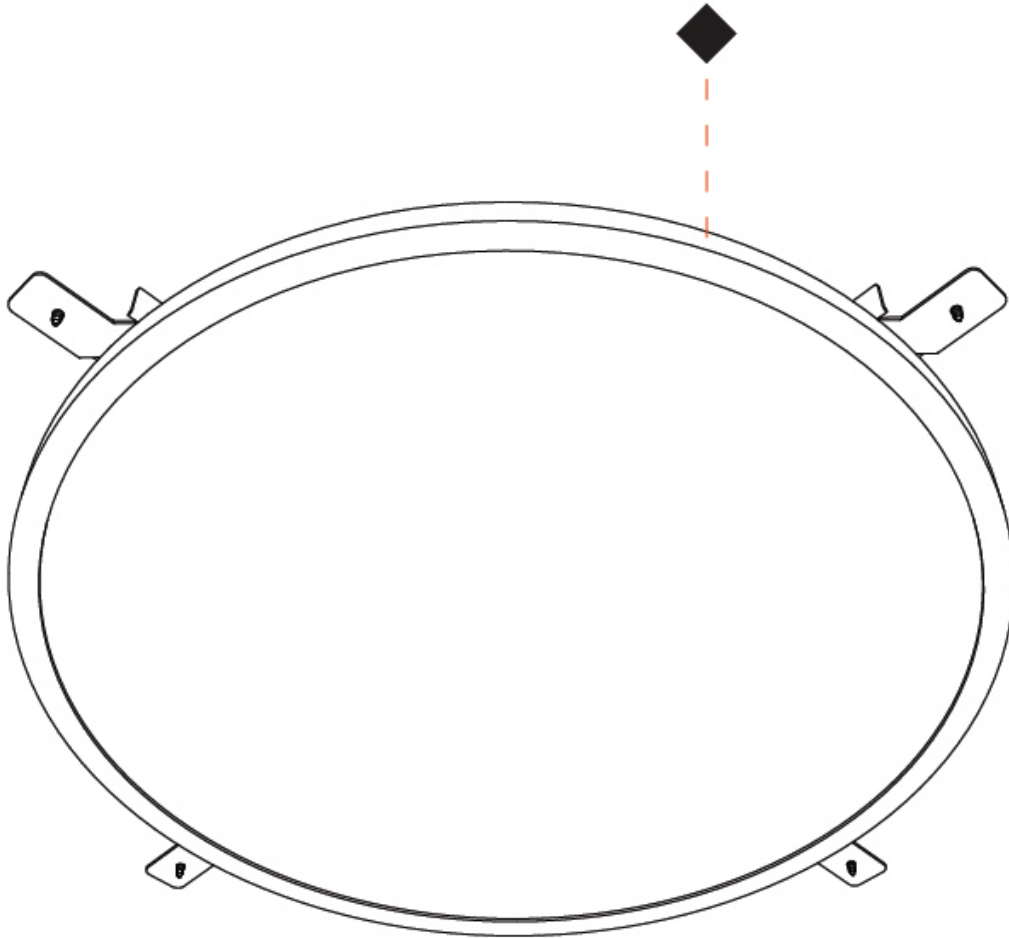

ORBITAL RECESSED

A56184-

PROJECT _____

TYPE _____

SPECIFIER _____

QUANTITY _____

DATE _____

A