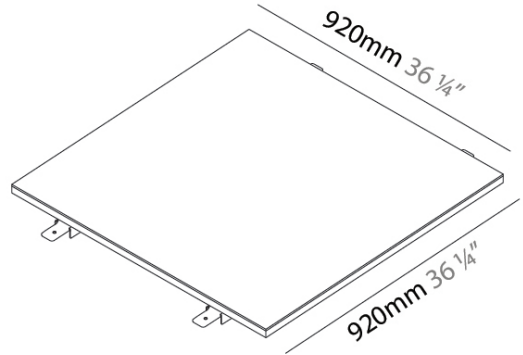

CRISTAL RECESSED

A56186- -

base number   Color   Finish
Temperature   Options

1. To build a product code in our configurator select the specify button on the base model # product page
2. To build a manual product code on this datasheet choose from the options listed below in blue font and add the suffix to the base model #

GENERAL

Series: Cristal _____
Brand: Ivela _____
Division: Architectural _____
Mounting Type: Recessed _____
Mounting Location: Ceiling _____
Subcategory: Ambient _____

PHYSICAL

Shape: Square _____
Length (mm): 920 _____
Length (in): 36 1/4 _____
Width (mm): 920 _____
Width (in): 36 1/4 _____
Height (mm): 19 _____
Height (in): 3/4 _____
Light Distribution: Direct _____
Diffuser: PMMA - Opal _____
Fixture Finish: WHI / BLK / GLD _____
Fixture Material: Aluminum _____

ELECTRICAL

Lamp Type: LED _____
Input Wattage (W): 72 _____
Dimming: Tri-Mode (Non-Dimming and Phase Dimming (120Vac only) and 0-10V Dimming) _____
Driver Included: No _____
Driver Location: Remote _____
Driver Type: Constant Voltage - Universal _____
Driver Class: Class 2 _____
Input Voltage (V): 120 - 277 _____
Output Voltage (V): 24 _____

LED

Color Temperature (°K): 2700 / 3000 / 4000 _____
Max. Delivered Lumen (lm): 4320 / 4500 / 4770 _____
Nominal Lumen (lm): 8640 / 9000 / 9540 _____
CRI: >93 CRI _____
Lamp Life (hrs): 50000 _____

RATINGS AND CERTIFICATIONS

Certified By: CSA Certified to UL and CSA Standards _____
IP rating: IP20 _____