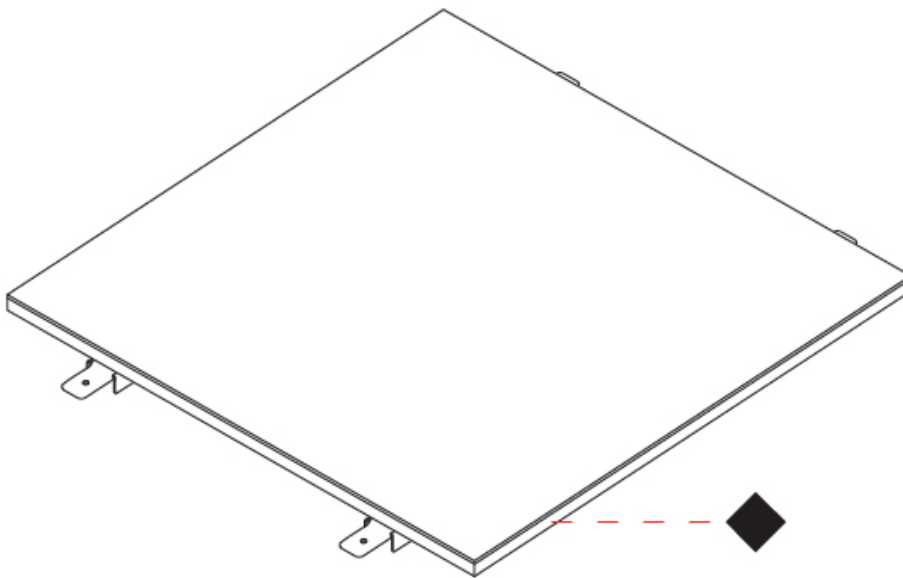

CRISTAL RECESSED

A56186-

PROJECT _____

TYPE _____

SPECIFIER _____

QUANTITY _____

DATE _____