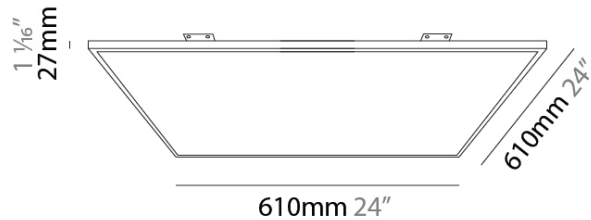

PROJECT	_____
TYPE	_____
SPECIFIER	_____
QUANTITY	_____
DATE	_____

ELEGANT RECESSED

A56188- -

base number   Color   Finish
Temperature   Options

1. To build a product code in our configurator select the specify button on the base model # product page
2. To build a manual product code on this datasheet choose from the options listed below in blue font and add the suffix to the base model #

GENERAL

Series: Elegant
Brand: Ivela
Division: Architectural
Mounting Type: Recessed
Mounting Location: Ceiling
Subcategory: Ambient

PHYSICAL

Shape: Square
Length (mm): 610
Length (in): 24
Width (mm): 610
Width (in): 24
Height (mm): 27
Height (in): 1 1/16
Light Distribution: Direct
Diffuser: PMMA - Opal
Fixture Finish: WHI / BLK / GLD
Fixture Material: Aluminum

ELECTRICAL

Lamp Type: LED
Input Wattage (W): 48
Dimming: Tri-Mode (Non-Dimming and Phase Dimming (120Vac only) and 0-10V Dimming)
Driver Included: No
Driver Location: Remote
Driver Type: Constant Voltage - Universal
Driver Class: Class 2
Input Voltage (V): 120 - 277
Output Voltage (V): 24

LED

Color Temperature (°K): 2700 / 3000 / 4000
Max. Delivered Lumen (lm): 3456 / 3600 / 3816
Nominal Lumen (lm): 5760 / 6000 / 6360
CRI: >93 CRI
Lamp Life (hrs): 50000

RATINGS AND CERTIFICATIONS

Certified By: CSA Certified to UL and CSA Standards
IP rating: IP20