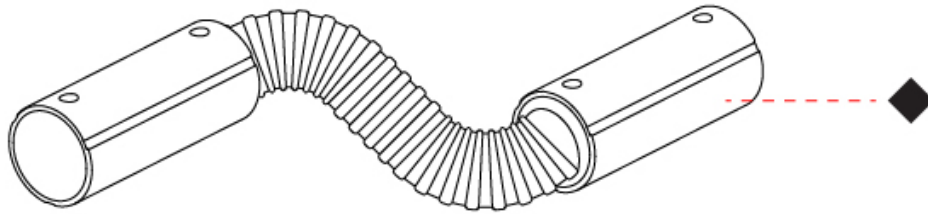

35 LINEAR MODULAR SYSTEM

A59093-

PROJECT	_____
TYPE	_____
SPECIFIER	_____
QUANTITY	_____
DATE	_____