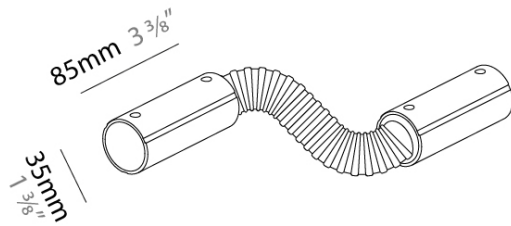

PROJECT
TYPE
SPECIFIER
QUANTITY
DATE

35 LINEAR MODULAR SYSTEM

A59093-

base number   Finish
Options

DESCRIPTION
35 Linear - Flexible Connector

1. To build a product code in our configurator select the specify button on the base model # product page
2. To build a manual product code on this datasheet choose from the options listed below in blue font and add the suffix to the base model #

GENERAL
Series: 35 Linear
Subseries: 35 Linear Modular System
Brand: Ivela
Division: Architectural

PHYSICAL
Diameter (mm): 35
Diameter (in): 1 3/8
Length (mm): 85
Length (in): 3 3/8
Fixture Finish: BLK / MWH
Fixture Material: Aluminum

RATINGS AND CERTIFICATIONS
Certified By: Certified for North American Standards
IP rating: IP20