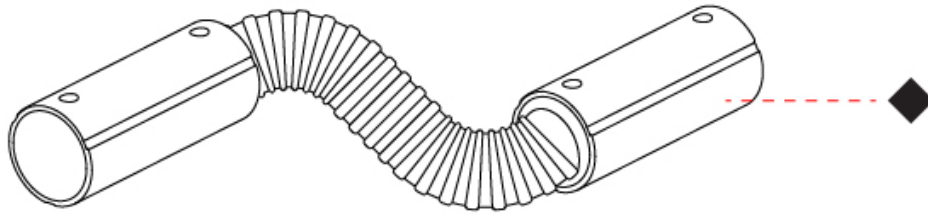

35 LINEAR MODULAR SYSTEM

A59093-

PROJECT

TYPE

SPECIFIER

QUANTITY

DATE

A