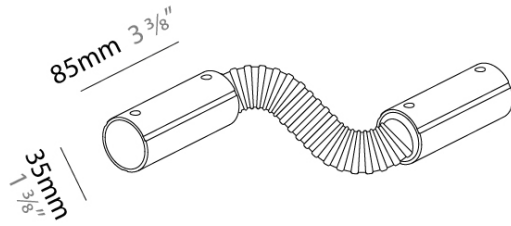

35 LINEAR MODULAR SYSTEM

A59093-

base number   Finish
Options

PROJECT	_____
TYPE	_____
SPECIFIER	_____
QUANTITY	_____
DATE	_____

DESCRIPTION
35 Linear - Flexible Connector

1. To build a product code in our configurator select the specify button on the base model # product page
2. To build a manual product code on this datasheet choose from the options listed below in blue font and add the suffix to the base model #

GENERAL
Series: 35 Linear _____
Subseries: 35 Linear Modular System _____
Partner: Ivela _____
Division: Architectural _____

PHYSICAL
Diameter (mm): 35 _____
Diameter (in): 1 3/8 _____
Length (mm): 85 _____
Length (in): 3 3/8 _____
Fixture Finish: BLK / MWH _____
Fixture Material: Aluminum _____

RATINGS AND CERTIFICATIONS
Certified By: Certified for North American Standards _____
IP rating: IP20 _____