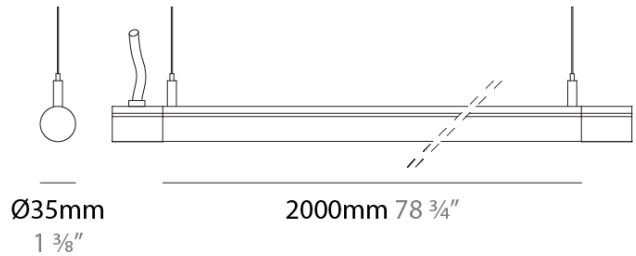

35 TRACK TRACK

A5T080-

base number   Finish
Options

DESCRIPTION
35 Track - Suspension 48V Track - 2000mm/78 3/4"

1. To build a product code in our configurator select the specify button on the base model # product page
2. To build a manual product code on this datasheet choose from the options listed below in blue font and add the suffix to the base model #

GENERAL
Series: 35 Track _____
Partner: Ivela _____
Division: Architectural _____
Installation: Track _____
Product Type: Spots _____
Mounting Location: Ceiling _____

PHYSICAL
Shape: Cylinder _____
Diameter (mm): 35 _____
Diameter (in): 1 3/8 _____
Length (mm): 2000 _____
Length (in): 78 3/4 _____
Height (mm): 35 _____
Height (in): 1 3/8 _____
Fixture Finish: [BLK / WHI](#) _____
Fixture Material: Aluminum _____

ELECTRICAL
Input Voltage (V): 48 _____
Upon Request: 0-10Vdc dimming / DALI dimming _____

RATINGS AND CERTIFICATIONS
Certified By: Certified for North American Standards _____
IP rating: IP20 _____