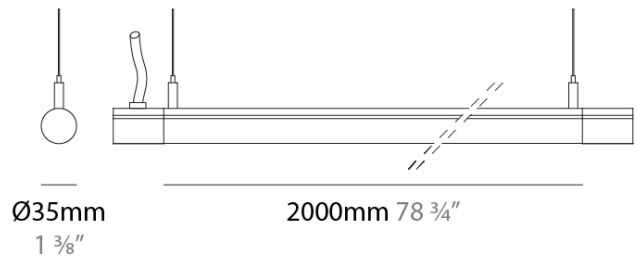

35 TRACK TRACK

A5T080-

base number   Finish
Options

DESCRIPTION

35 Track - Suspension 48V Track - 2000mm/78 3/4"

1. To build a product code in our configurator select the specify button on the base model # product page
2. To build a manual product code on this datasheet choose from the options listed below in blue font and add the suffix to the base model #

GENERAL

Series: 35 Track _____
Partner: Ivela _____
Division: Architectural _____
Installation: Track _____
Product Type: Spots _____
Mounting Location: Ceiling _____

PHYSICAL

Shape: Cylinder _____
Diameter (mm): 35 _____
Diameter (in): 1 3/8 _____
Length (mm): 2000 _____
Length (in): 78 3/4 _____
Height (mm): 35 _____
Height (in): 1 3/8 _____
Fixture Finish: [BLK / WHI](#) _____
Fixture Material: Aluminum _____

ELECTRICAL

Input Voltage (V): 48 _____
Upon Request: 0-10Vdc dimming / DALI dimming _____

RATINGS AND CERTIFICATIONS

Certified By: Certified for North American Standards _____
IP rating: IP20 _____