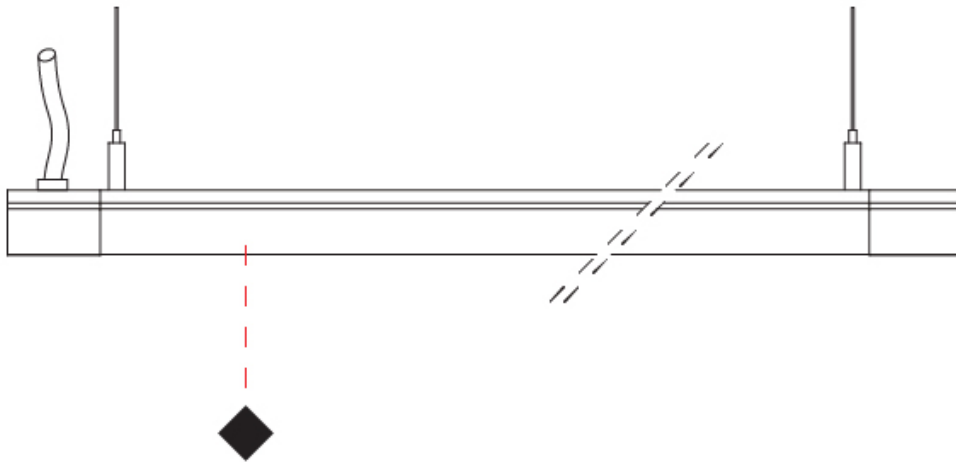

35 TRACK TRACK

A5T080-

PROJECT

TYPE

SPECIFIER

QUANTITY

DATE

A