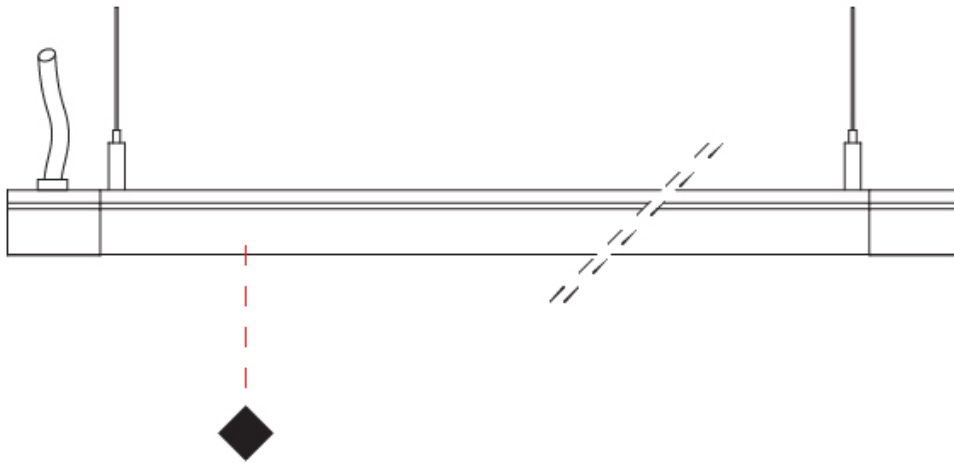

35 TRACK TRACK

A5T080-

PROJECT _____

TYPE _____

SPECIFIER _____

QUANTITY _____

DATE _____

A