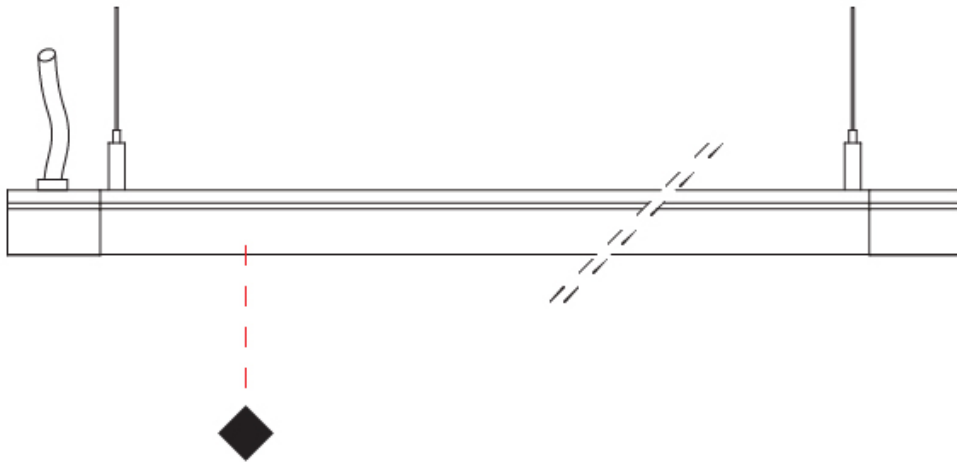

35 TRACK TRACK

A5T080-

PROJECT _____

TYPE _____

SPECIFIER _____

QUANTITY _____

DATE _____

A