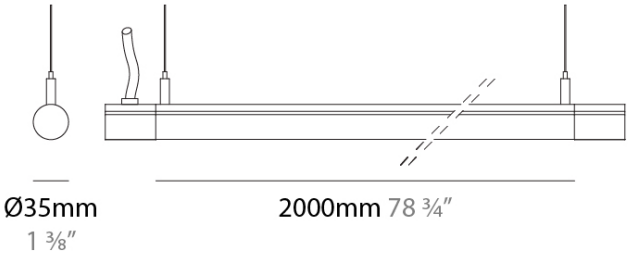

35 TRACK TRACK

A5T080-

base number   Finish
Options

DESCRIPTION
35 Track - Suspension 48V Track - 2000mm/78 3/4"

1. To build a product code in our configurator select the specify button on the base model # product page
2. To build a manual product code on this datasheet choose from the options listed below in blue font and add the suffix to the base model #

GENERAL
Series: 35 Track _____
Partner: Ivela _____
Division: Architectural _____
Installation: Track _____
Product Type: Spots _____
Mounting Location: Ceiling _____

PHYSICAL
Shape: Cylinder _____
Diameter (mm): 35 _____
Diameter (in): 1 3/8 _____
Length (mm): 2000 _____
Length (in): 78 3/4 _____
Height (mm): 35 _____
Height (in): 1 3/8 _____
Fixture Finish: [BLK / WHI](#) _____
Fixture Material: Aluminum _____

ELECTRICAL
Input Voltage (V): 48 _____
Upon Request: 0-10Vdc dimming / DALI dimming _____

RATINGS AND CERTIFICATIONS
Certified By: Certified for North American Standards _____
IP rating: IP20 _____