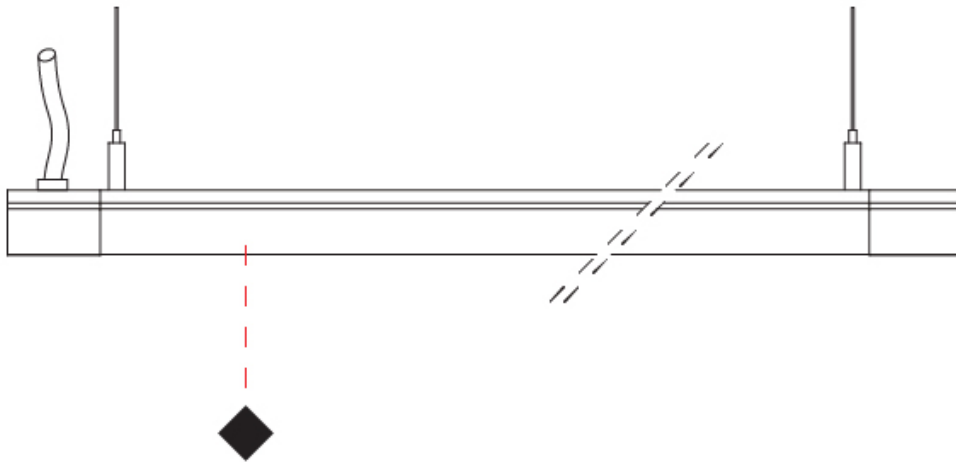

35 TRACK TRACK

A5T081-

PROJECT _____

TYPE _____

SPECIFIER _____

QUANTITY _____

DATE _____

A