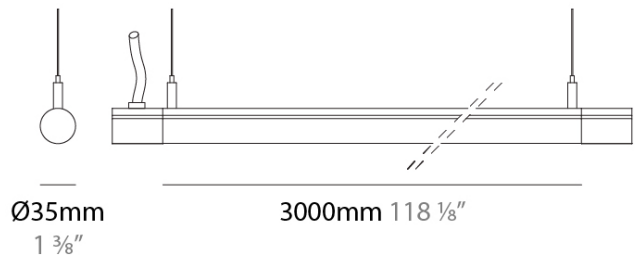

PROJECT
TYPE
SPECIFIER
QUANTITY
DATE

35 TRACK TRACK

A5T081-

base number   Finish
Options

DESCRIPTION
35 Track - Suspension 48V Track - 3000mm/118 1/8"

1. To build a product code in our configurator select the specify button on the base model # product page
2. To build a manual product code on this datasheet choose from the options listed below in blue font and add the suffix to the base model #

GENERAL

Series: 35 Track
Partner: Ivela
Division: Architectural
Installation: Track
Product Type: Spots
Mounting Location: Ceiling

PHYSICAL

Shape: Cylinder
Diameter (mm): 35
Diameter (in): 1 3/8
Length (mm): 3000
Length (in): 118 3/8
Height (mm): 35
Height (in): 1 3/8
[Fixture Finish: BLK / WHI](#)
Fixture Material: Aluminum

ELECTRICAL

Input Voltage (V): 48
Upon Request: 0-10Vdc dimming / DALI dimming

RATINGS AND CERTIFICATIONS

Certified By: Certified for North American Standards
IP rating: IP20