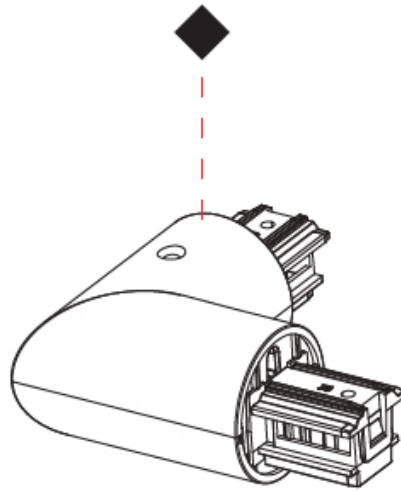

35 TRACK

A5T088-

PROJECT

TYPE

SPECIFIER

QUANTITY

DATE

A