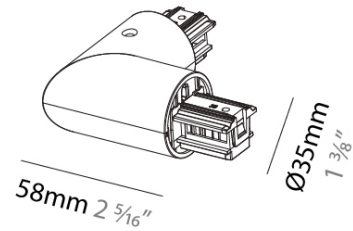

35 TRACK

A5T088-

base number _____
Finish Options _____

DESCRIPTION

35 Track - Outside L Connector

1. To build a product code in our configurator select the specify button on the base model # product page
2. To build a manual product code on this datasheet choose from the options listed below in blue font and add the suffix to the base model #

GENERAL

Series: 35 Track _____
Partner: Ivela _____
Division: Architectural _____

PHYSICAL

Length (mm): 58 _____
Length (in): 2 ⁵/₁₆ _____
Fixture Finish: BLK / WHI _____
Fixture Material: Aluminum _____

ELECTRICAL

Input Voltage (V): 48 _____

RATINGS AND CERTIFICATIONS

Certified By: Certified for North American Standards _____
IP rating: IP20 _____