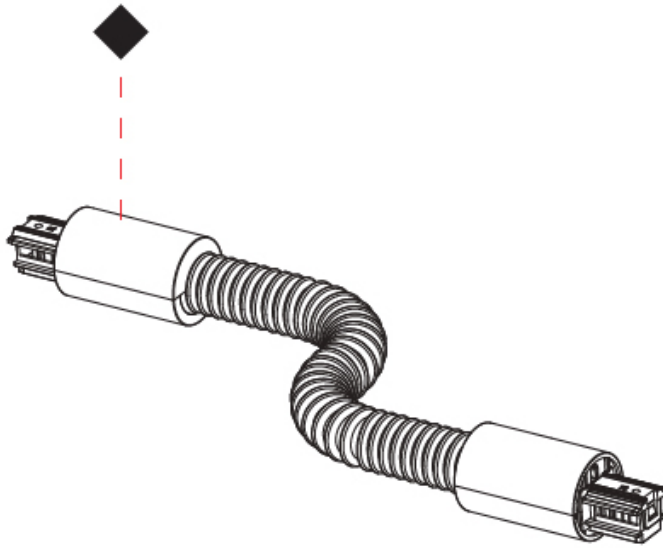

35 TRACK

A5T089-

PROJECT

TYPE

SPECIFIER

QUANTITY

DATE

A