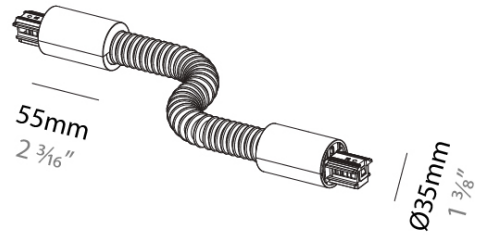

35 TRACK

A5T089-

base number   Finish
Options

PROJECT
TYPE
SPECIFIER
QUANTITY
DATE

DESCRIPTION
35 Track - Flexible Connector

1. To build a product code in our configurator select the specify button on the base model # product page
2. To build a manual product code on this datasheet choose from the options listed below in blue font and add the suffix to the base model #

GENERAL
Series: 35 Track
Partner: Ivela
Division: Architectural

PHYSICAL
Length (mm): 58
Length (in): 2 ⁵/₁₆
Width (mm): 55
Width (in): 2 ³/₁₆
Fixture Finish: [BLK / WHI](#)
Fixture Material: Aluminum

ELECTRICAL
Input Voltage (V): 48

RATINGS AND CERTIFICATIONS
Certified By: Certified for North American Standards
IP rating: IP20