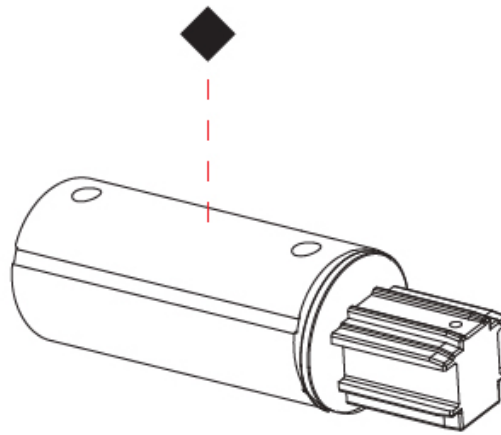

35 TRACK

A5T094-

PROJECT

TYPE

SPECIFIER

QUANTITY

DATE