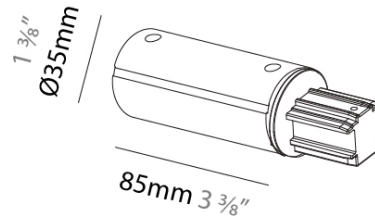

35 TRACK

A5T094-

base number _____
Finish _____
Options _____

DESCRIPTION

35 Track - Mechanical Straight Connection 35/35 Track

1. To build a product code in our configurator select the specify button on the base model # product page
2. To build a manual product code on this datasheet choose from the options listed below in blue font and add the suffix to the base model #

GENERAL

Series: 35 Track _____
Partner: Ivela _____
Division: Architectural _____

PHYSICAL

Shape: Round _____
Length (mm): 85 _____
Length (in): 3 ³/₈ _____
Fixture Finish: [BLK / WHI](#) _____
Fixture Material: Aluminum _____

RATINGS AND CERTIFICATIONS

Certified By: Certified for North American Standards _____
IP rating: IP20 _____