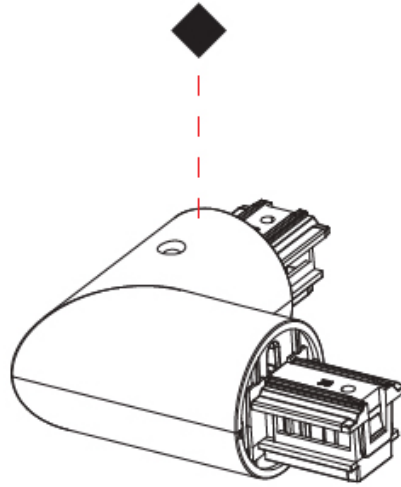

35 TRACK

A5T095-

PROJECT

TYPE

SPECIFIER

QUANTITY

DATE