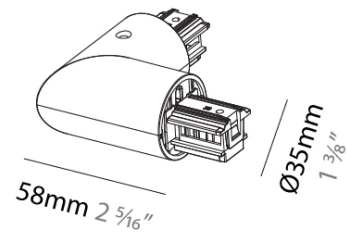

35 TRACK

A5T095-

base number _____ Finish
Options _____

DESCRIPTION

35 Track - Mechanical L Connection 35/35 Track

1. To build a product code in our configurator select the specify button on the base model # product page
2. To build a manual product code on this datasheet choose from the options listed below in blue font and add the suffix to the base model #

GENERAL

Series: 35 Track _____
Partner: Ivela _____
Division: Architectural _____

PHYSICAL

Shape: Round _____
Length (mm): 58 _____
Length (in): $2 \frac{5}{16}$ _____
Fixture Finish: [BLK / WHI](#) _____
Fixture Material: Aluminum _____

RATINGS AND CERTIFICATIONS

Certified By: Certified for North American Standards _____
IP rating: IP20 _____